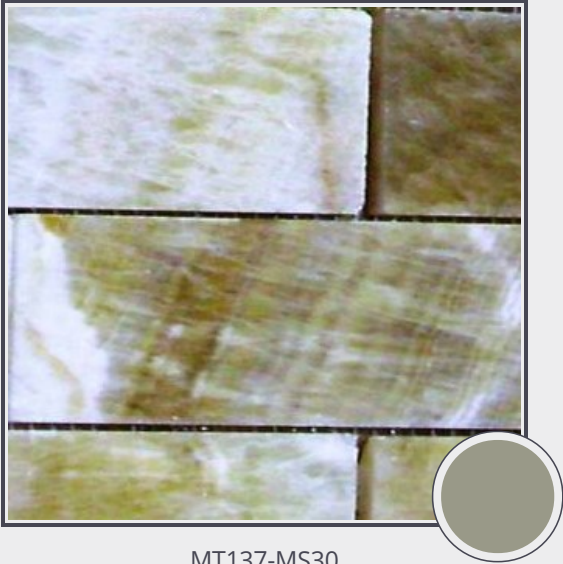

Brick Pattern Honey Onyx (brushed)

MT137-MS30

Onyx brick pattern brushed 6"x3" mesh mosaics

Needs to be sealed regularly. Clean with non abrasive cloth or sponge with mild soap and warm water. A natural stone cleaner with protectant is recommended. Do not cut directly on the countertops and use trivets for hot pans.

Origin China

Color yellow

Price \$19.50/SF*

Subclass Onyx

* Material price does not include labor/installation

Color Range:

Color Enhancing	Translucent
<input type="checkbox"/>	<input checked="" type="checkbox"/>
Kitchen Countertops	Floors
<input type="checkbox"/>	<input type="checkbox"/>
Bathroom Showers	Bathroom Tubs
<input checked="" type="checkbox"/>	<input checked="" type="checkbox"/>
Bathroom Counters	Fireplace
<input checked="" type="checkbox"/>	<input checked="" type="checkbox"/>
Exterior	Furniture Top
<input type="checkbox"/>	<input checked="" type="checkbox"/>