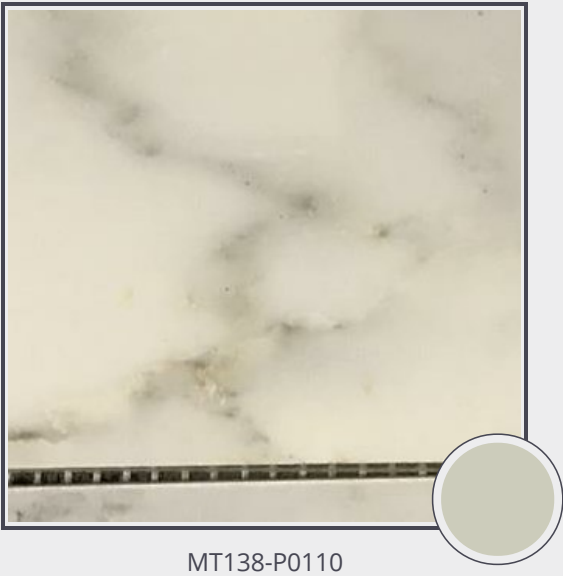

Oriental Danby

MT138-P0110

Marble polished 1"x1" on mesh mounted 12"x12"x3/8" tiles

Needs to be sealed regularly. Clean with non abrasive cloth or sponge with mild soap and warm water. A natural stone cleaner with protectant is recommended. Do not cut directly on the countertops and use trivets for hot pans.

Origin China

Color yellow

Price \$18.00/SF*

Subclass Marble

* Material price does not include labor/installation

Color Range:

Color Enhancing	Translucent
<input checked="" type="checkbox"/>	<input checked="" type="checkbox"/>
Kitchen Countertops	Floors
<input checked="" type="checkbox"/>	<input checked="" type="checkbox"/>
Bathroom Showers	Bathroom Tubs
<input checked="" type="checkbox"/>	<input checked="" type="checkbox"/>
Bathroom Counters	Fireplace
<input checked="" type="checkbox"/>	<input checked="" type="checkbox"/>
Exterior	Furniture Top
<input checked="" type="checkbox"/>	<input checked="" type="checkbox"/>