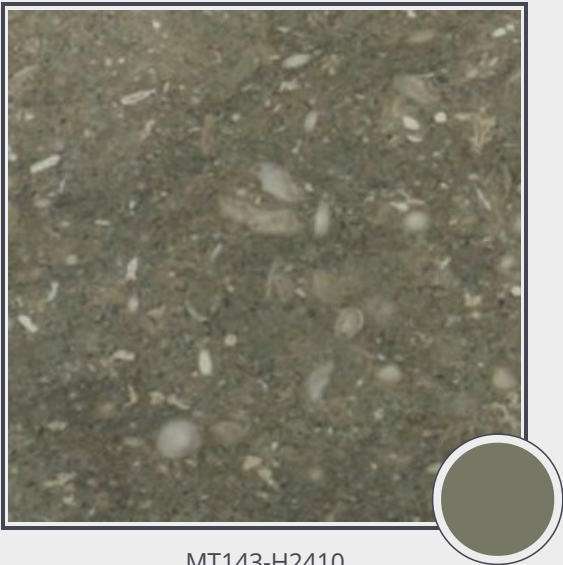

Pistaccio

MT143-H2410

Limestone honed 24"x12"x3/8" tiles

Needs to be sealed regularly. Clean with non abrasive cloth or sponge with mild soap and warm water. A natural stone cleaner with protectant is recommended. Do not cut directly on the countertops and use trivets for hot pans.

Origin Turkey

Color yellow

Price \$29.50/SF*

Subclass Limestone

* Material price does not include labor/installation

Color Range:

Color Enhancing	Translucent
<input checked="" type="checkbox"/>	<input checked="" type="checkbox"/>
Kitchen Countertops	Floors
<input checked="" type="checkbox"/>	<input checked="" type="checkbox"/>
Bathroom Showers	Bathroom Tubs
<input checked="" type="checkbox"/>	<input checked="" type="checkbox"/>
Bathroom Counters	Fireplace
<input checked="" type="checkbox"/>	<input checked="" type="checkbox"/>
Exterior	Furniture Top
<input checked="" type="checkbox"/>	<input checked="" type="checkbox"/>