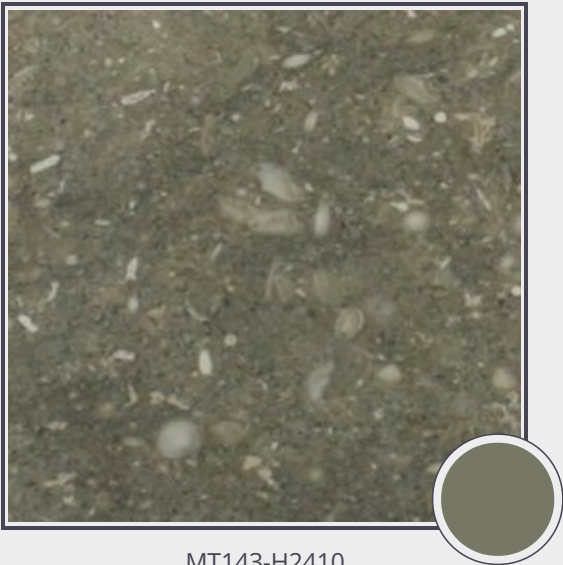

Pistaccio

MT143-H2410

Limestone honed 24"x12"x3/8" tiles

Needs to be sealed regularly. Clean with non abrasive cloth or sponge with mild soap and warm water. A natural stone cleaner with protectant is recommended. Do not cut directly on the countertops and use trivets for hot pans.

Origin Turkey

Color yellow

Price \$29.50/SF\*

Subclass Limestone

\* Material price does not include labor/installation

Color Range:

Color Enhancing	Translucent
Kitchen Countertops	Floors
Bathroom Showers	Bathroom Tubs
Bathroom Counters	Fireplace
Exterior	Furniture Top