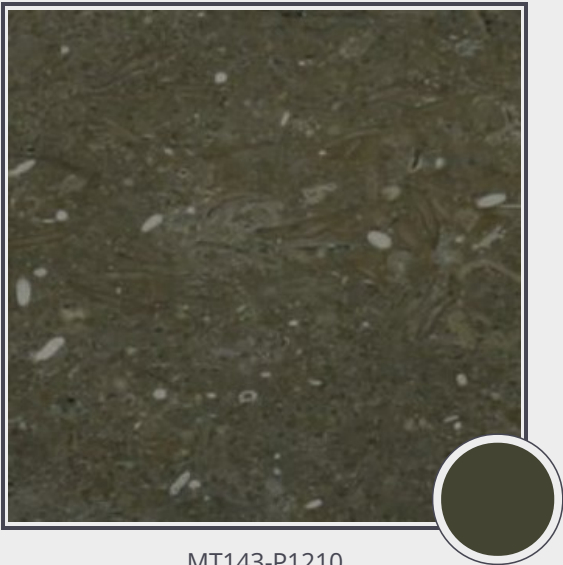

**Pistachio (Fossil) Green**

MT143-P1210

**Marble Tile Polished 12"x12" x 3/8"**

Needs to be sealed regularly. Clean with non abrasive cloth or sponge with mild soap and warm water. A natural stone cleaner with protectant is recommended. Do not cut directly on the countertops and use trivets for hot pans.

Origin Turkey

Color yellow

Price \$25.50/SF\*

Subclass Limestone

\* Material price does not include labor/installation

Color Range:

Color Enhancing	Translucent
Kitchen Countertops	Floors
Bathroom Showers	Bathroom Tubs
Bathroom Counters	Fireplace
Exterior	Furniture Top