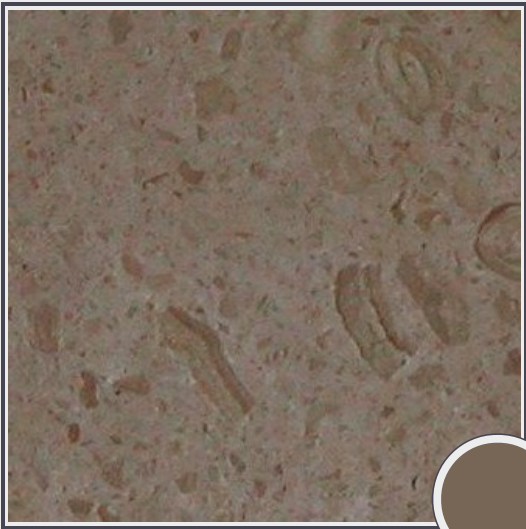

Valley Cream

MT151-H1210

Marble Tile Honed 12"x12" x 3/8"

Needs to be sealed regularly. Clean with non abrasive cloth or sponge with mild soap and warm water. A natural stone cleaner with protectant is recommended. Do not cut directly on the countertops and use trivets for hot pans.

Origin Colombia

Color brown

Price \$14.00/SF*

Subclass Limestone

* Material price does not include labor/installation

Color Range:

Color Enhancing	Translucent
Kitchen Countertops	Floors
Bathroom Showers	Bathroom Tubs
Bathroom Counters	Fireplace
Exterior	Furniture Top