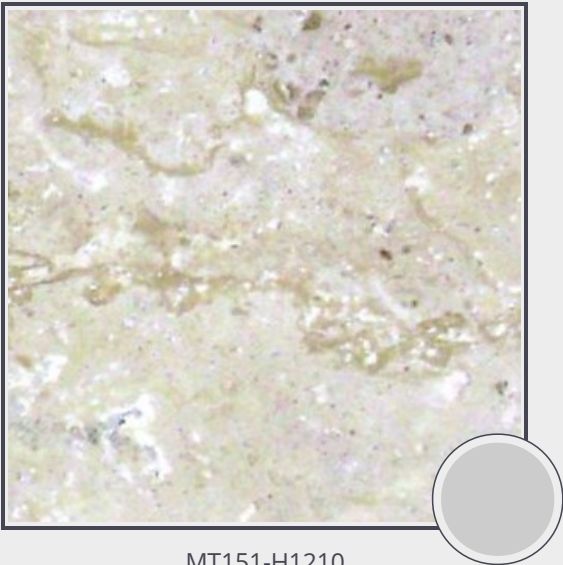

**Valley Cream**

MT151-H1210

**Marble Tile Honed 12"x12" x 3/8"**

Needs to be sealed regularly. Clean with non abrasive cloth or sponge with mild soap and warm water. A natural stone cleaner with protectant is recommended. Do not cut directly on the countertops and use trivets for hot pans.

Origin Colombia

Color yellow

Price \$14.00/SF\*

Subclass Limestone

\* Material price does not include labor/installation

Color Range:

Color Enhancing	Translucent
Kitchen Countertops	Floors
Bathroom Showers	Bathroom Tubs
Bathroom Counters	Fireplace
Exterior	Furniture Top