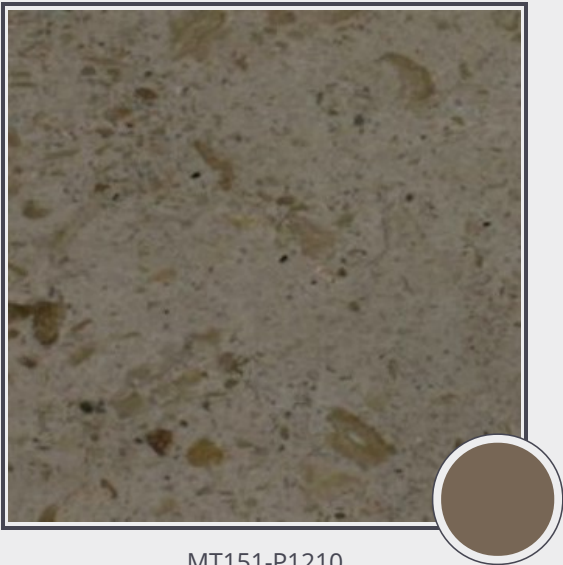

Valley Cream

MT151-P1210

Marble Tile Polished 12"x12" x 3/8"

Needs to be sealed regularly. Clean with non abrasive cloth or sponge with mild soap and warm water. A natural stone cleaner with protectant is recommended. Do not cut directly on the countertops and use trivets for hot pans.

Origin Colombia

Color brown

Price \$13.50/SF*

Subclass Limestone

* Material price does not include labor/installation

Color Range:

Color Enhancing	Translucent
Kitchen Countertops	Floors
Bathroom Showers	Bathroom Tubs
Bathroom Counters	Fireplace
Exterior	Furniture Top