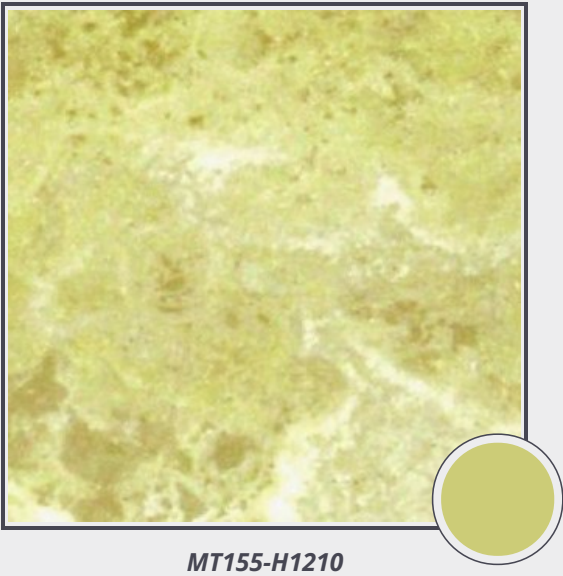

**Mountain Gold**

**MT155-H1210**

**Marble Tile Honed 12"x12" x 3/8"**

*Needs to be sealed regularly. Clean with non abrasive cloth or sponge with mild soap and warm water. A natural stone cleaner with protectant is recommended. Do not cut directly on the countertops and use trivets for hot pans.*

**Origin** Peru

**Color** yellow

**Price** \$13.00/SF\*

**Subclass**  
Limestone

\* Material price does not include labor/installation

**Color Range:**

<b>Color Enhancing</b> <input type="checkbox"/>	<b>Translucent</b> <input type="checkbox"/>
<b>Kitchen Countertops</b> <input type="checkbox"/>	<b>Floors</b> <input checked="" type="checkbox"/>
<b>Bathroom Showers</b> <input checked="" type="checkbox"/>	<b>Bathroom Tubs</b> <input checked="" type="checkbox"/>
<b>Bathroom Counters</b> <input checked="" type="checkbox"/>	<b>Fireplace</b> <input checked="" type="checkbox"/>
<b>Exterior</b> <input type="checkbox"/>	<b>Furniture Top</b> <input checked="" type="checkbox"/>