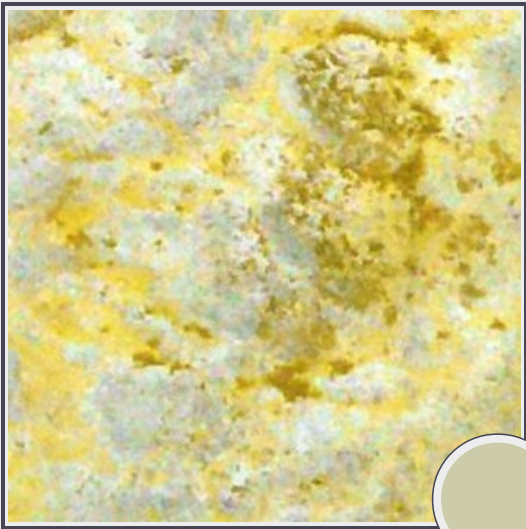

**Mountain Gold**

MT155-H1210

**Marble Tile Honed 12"x12" x 3/8"**

Needs to be sealed regularly. Clean with non abrasive cloth or sponge with mild soap and warm water. A natural stone cleaner with protectant is recommended. Do not cut directly on the countertops and use trivets for hot pans.

Origin Peru

Color brown

Price \$13.00/SF\*

Subclass Limestone

\* Material price does not include labor/installation

Color Range:

Color Enhancing	Translucent
Kitchen Countertops	Floors
Bathroom Showers	Bathroom Tubs
Bathroom Counters	Fireplace
Exterior	Furniture Top