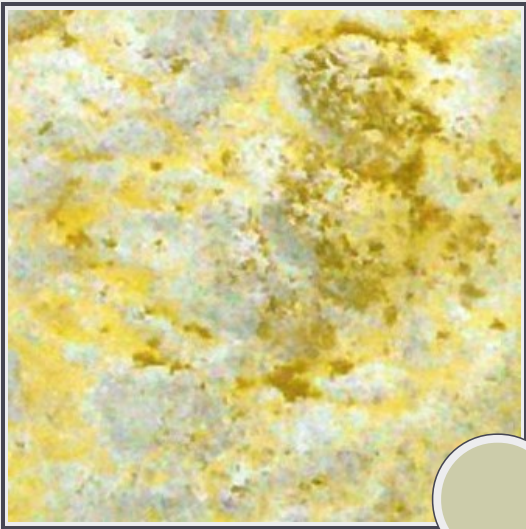

Mountain Gold

MT155-H1210

Marble Tile Honed 12"x12" x 3/8"

Needs to be sealed regularly. Clean with non abrasive cloth or sponge with mild soap and warm water. A natural stone cleaner with protectant is recommended. Do not cut directly on the countertops and use trivets for hot pans.

Origin Peru

Color brown

Price \$13.00/SF*

Subclass
Limestone

* Material price does not include labor/installation

Color Range:

Color Enhancing <input type="checkbox"/>	Translucent <input type="checkbox"/>
Kitchen Countertops <input type="checkbox"/>	Floors <input checked="" type="checkbox"/>
Bathroom Showers <input checked="" type="checkbox"/>	Bathroom Tubs <input checked="" type="checkbox"/>
Bathroom Counters <input checked="" type="checkbox"/>	Fireplace <input checked="" type="checkbox"/>
Exterior <input type="checkbox"/>	Furniture Top <input checked="" type="checkbox"/>