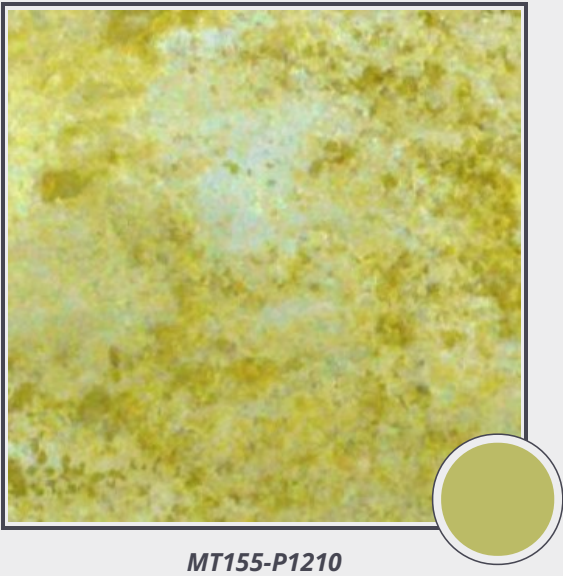

Mountain Gold

MT155-P1210

Marble Tile Polished 12"x12" x 3/8"

Needs to be sealed regularly. Clean with non abrasive cloth or sponge with mild soap and warm water. A natural stone cleaner with protectant is recommended. Do not cut directly on the countertops and use trivets for hot pans.

Origin Peru

Color yellow

Price \$14.00/SF*

Subclass
Limestone

* Material price does not include labor/installation

Color Range:

Color Enhancing <input type="checkbox"/>	Translucent <input type="checkbox"/>
Kitchen Countertops <input type="checkbox"/>	Floors <input checked="" type="checkbox"/>
Bathroom Showers <input checked="" type="checkbox"/>	Bathroom Tubs <input checked="" type="checkbox"/>
Bathroom Counters <input checked="" type="checkbox"/>	Fireplace <input checked="" type="checkbox"/>
Exterior <input type="checkbox"/>	Furniture Top <input checked="" type="checkbox"/>