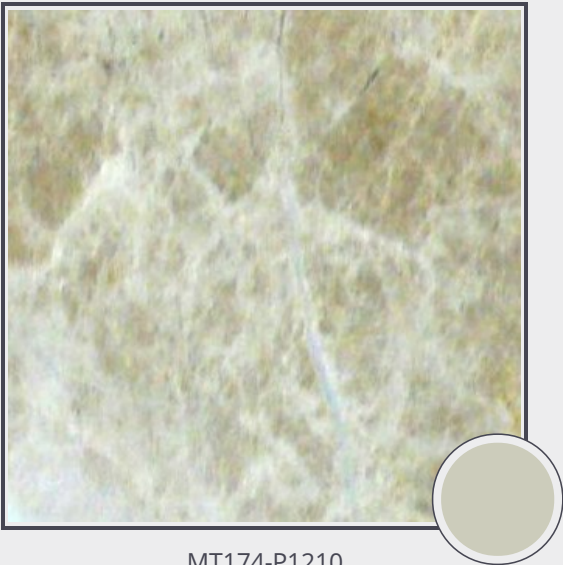

New Emperador Light

MT174-P1210

Marble Tile Polished 12"x12" x 3/8"

Needs to be sealed regularly. Clean with non abrasive cloth or sponge with mild soap and warm water. A natural stone cleaner with protectant is recommended. Do not cut directly on the countertops and use trivets for hot pans.

Origin Turkey

Color yellow

Price \$25.00/SF*

Subclass Marble

* Material price does not include labor/installation

Color Range:

Color Enhancing	Translucent
<input checked="" type="checkbox"/>	<input checked="" type="checkbox"/>
Kitchen Countertops	Floors
<input checked="" type="checkbox"/>	<input checked="" type="checkbox"/>
Bathroom Showers	Bathroom Tubs
<input checked="" type="checkbox"/>	<input checked="" type="checkbox"/>
Bathroom Counters	Fireplace
<input checked="" type="checkbox"/>	<input checked="" type="checkbox"/>
Exterior	Furniture Top
<input checked="" type="checkbox"/>	<input checked="" type="checkbox"/>