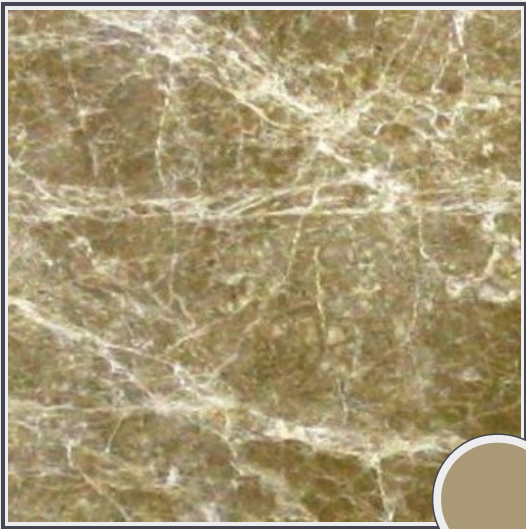

New Emperador Light

MT174-P1210

Marble Tile Polished 12"x12" x 3/8"

Needs to be sealed regularly. Clean with non abrasive cloth or sponge with mild soap and warm water. A natural stone cleaner with protectant is recommended. Do not cut directly on the countertops and use trivets for hot pans.

Origin Turkey

Color brown

Price \$25.00/SF*

Subclass Marble

* Material price does not include labor/installation

Color Range:

Color Enhancing	Translucent
<input checked="" type="checkbox"/>	<input checked="" type="checkbox"/>
Kitchen Countertops	Floors
<input checked="" type="checkbox"/>	<input checked="" type="checkbox"/>
Bathroom Showers	Bathroom Tubs
<input checked="" type="checkbox"/>	<input checked="" type="checkbox"/>
Bathroom Counters	Fireplace
<input checked="" type="checkbox"/>	<input checked="" type="checkbox"/>
Exterior	Furniture Top
<input checked="" type="checkbox"/>	<input checked="" type="checkbox"/>