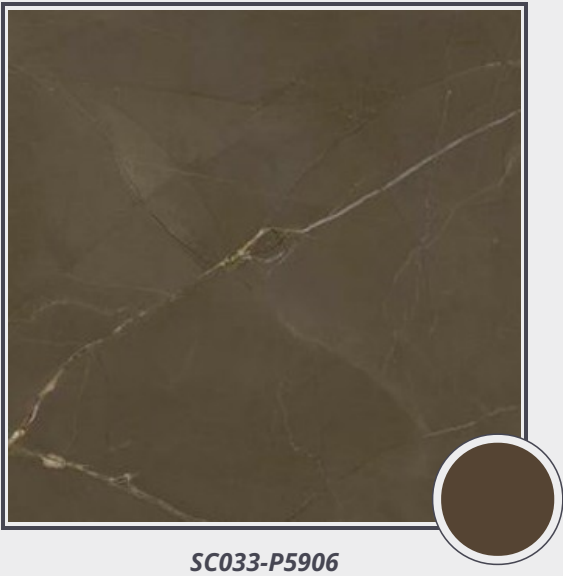

**Gris Pulpis (59x59)**

SC033-P5906

**Neolith Sintered Compact Surface polished finish 1500 x 1500 x 6mm tiles (Approx. 59" x 59")**

*No sealing required. Clean with soap and water or any other household cleaning product. For stubborn spills you can use a scour pad and soft scrub or bar keeper's friend. (For polished finishes use a cutting board and clean with a sponge or soft cloth with mild soap and water)*

**Origin** Spain

**Color** brown

**Price** \$29.50/SF\*

**Subclass** Neolith

\* Material price does not include labor/installation

**Color Range:**

<b>Color Enhancing</b> 	<b>Translucent</b> 
<b>Kitchen Countertops</b> 	<b>Floors</b> 
<b>Bathroom Showers</b> 	<b>Bathroom Tubs</b> 
<b>Bathroom Counters</b> 	<b>Fireplace</b> 
<b>Exterior</b> 	<b>Furniture Top</b> 