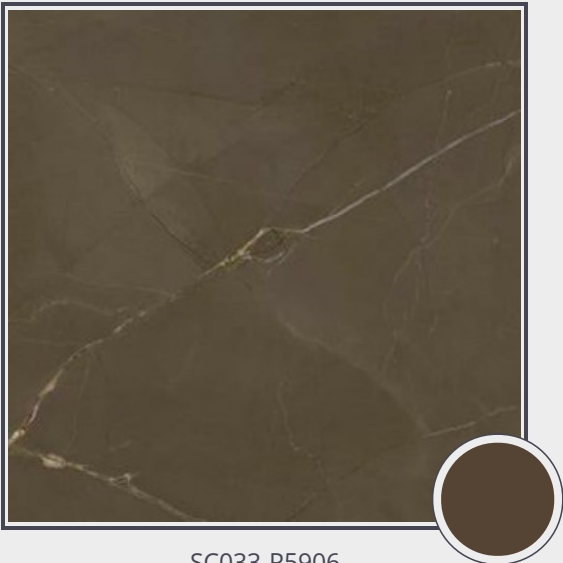

Gris Pulpis (59x59)

SC033-P5906

Neolith Sintered Compact Surface
polished finish 1500 x 1500 x 6mm tiles
(Approx. 59" x 59")

No sealing required. Clean with soap and water or any other household cleaning product. For stubborn spills you can use a scour pad and soft scrub or bar keeper's friend. (For polished finishes use a cutting board and clean with a sponge or soft cloth with mild soap and water)

Origin Spain

Color brown

Price \$29.50/SF*

Subclass Neolith

* Material price does not include labor/installation

Color Range:

Color Enhancing	Translucent
<input checked="" type="checkbox"/>	<input checked="" type="checkbox"/>
Kitchen Countertops	Floors
<input checked="" type="checkbox"/>	<input checked="" type="checkbox"/>
Bathroom Showers	Bathroom Tubs
<input checked="" type="checkbox"/>	<input checked="" type="checkbox"/>
Bathroom Counters	Fireplace
<input checked="" type="checkbox"/>	<input checked="" type="checkbox"/>
Exterior	Furniture Top
<input checked="" type="checkbox"/>	<input checked="" type="checkbox"/>