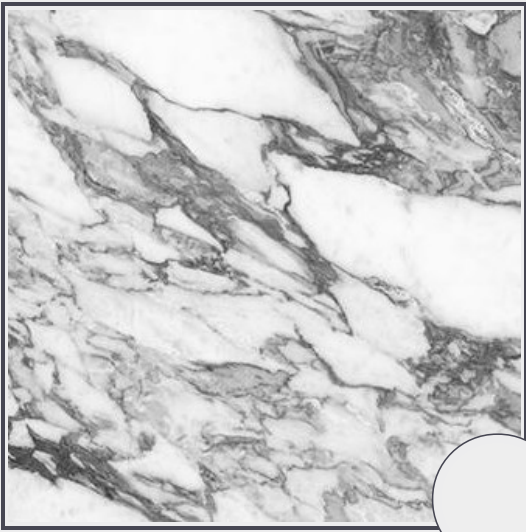

Arabesque

SC069-P9906

Neolith Slab Polished 6mm

No sealing required. Clean with soap and water or any other household cleaning product. For stubborn spills you can use a scour pad and soft scrub or bar keeper's friend. (For polished finishes use a cutting board and clean with a sponge or soft cloth with mild soap and water)

Origin Spain

Color white

Price \$32.40/SF*

Subclass Neolith

* Material price does not include labor/installation

Color Range:

Color Enhancing <input type="checkbox"/>	Translucent <input type="checkbox"/>
Kitchen Countertops <input checked="" type="checkbox"/>	Floors <input checked="" type="checkbox"/>
Bathroom Showers <input checked="" type="checkbox"/>	Bathroom Tubs <input checked="" type="checkbox"/>
Bathroom Counters <input checked="" type="checkbox"/>	Fireplace <input checked="" type="checkbox"/>
Exterior <input checked="" type="checkbox"/>	Furniture Top <input checked="" type="checkbox"/>