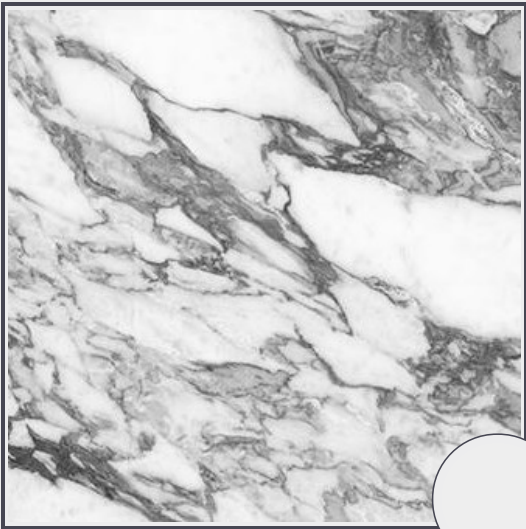

**Arabesque**

SC069-P9912

**Neolith Slab Polished 12mm**

*No sealing required. Clean with soap and water or any other household cleaning product. For stubborn spills you can use a scour pad and soft scrub or bar keeper's friend. (For polished finishes use a cutting board and clean with a sponge or soft cloth with mild soap and water)*

**Origin** Spain

**Color** white

**Price** \$63.00/SF\*

**Subclass** Neolith

\* Material price does not include labor/installation

**Color Range:**

<b>Color Enhancing</b> <input type="checkbox"/>	<b>Translucent</b> <input type="checkbox"/>
<b>Kitchen Countertops</b> <input checked="" type="checkbox"/>	<b>Floors</b> <input checked="" type="checkbox"/>
<b>Bathroom Showers</b> <input checked="" type="checkbox"/>	<b>Bathroom Tubs</b> <input checked="" type="checkbox"/>
<b>Bathroom Counters</b> <input checked="" type="checkbox"/>	<b>Fireplace</b> <input checked="" type="checkbox"/>
<b>Exterior</b> <input checked="" type="checkbox"/>	<b>Furniture Top</b> <input checked="" type="checkbox"/>