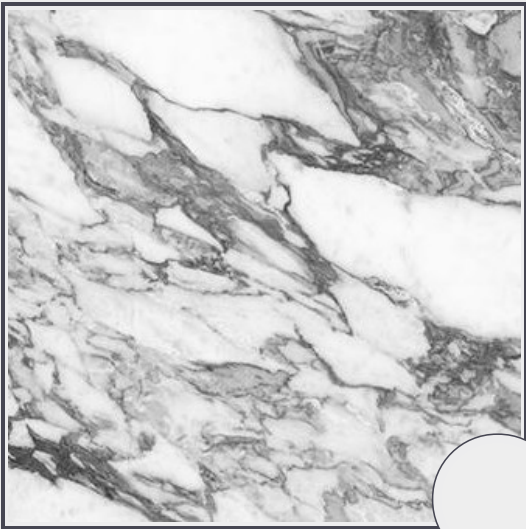

Arabesque

SC069-U9906

No sealing required. Clean with soap and water or any other household cleaning product. For stubborn spills you can use a scour pad and soft scrub or bar keeper's friend. (For polished finishes use a cutting board and clean with a sponge or soft cloth with mild soap and water)

Origin Spain

Color white

Price \$32.40/SF*

Subclass Neolith

* Material price does not include labor/installation

Color Range:

Color Enhancing <input type="checkbox"/>	Translucent <input type="checkbox"/>
Kitchen Countertops <input checked="" type="checkbox"/>	Floors <input checked="" type="checkbox"/>
Bathroom Showers <input checked="" type="checkbox"/>	Bathroom Tubs <input checked="" type="checkbox"/>
Bathroom Counters <input checked="" type="checkbox"/>	Fireplace <input checked="" type="checkbox"/>
Exterior <input checked="" type="checkbox"/>	Furniture Top <input checked="" type="checkbox"/>