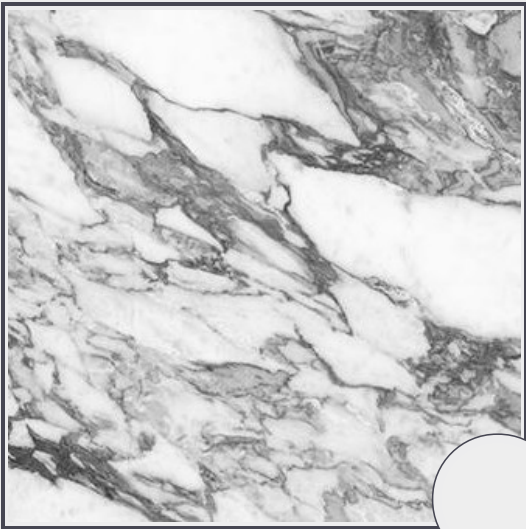

Arabesque

SC069-U9912

No sealing required. Clean with soap and water or any other household cleaning product. For stubborn spills you can use a scour pad and soft scrub or bar keeper's friend. (For polished finishes use a cutting board and clean with a sponge or soft cloth with mild soap and water)

Origin Spain

Color white

Price \$63.00/SF*

Subclass Neolith

* Material price does not include labor/installation

Color Range:

Color Enhancing <input type="checkbox"/>	Translucent <input type="checkbox"/>
Kitchen Countertops <input checked="" type="checkbox"/>	Floors <input checked="" type="checkbox"/>
Bathroom Showers <input checked="" type="checkbox"/>	Bathroom Tubs <input checked="" type="checkbox"/>
Bathroom Counters <input checked="" type="checkbox"/>	Fireplace <input checked="" type="checkbox"/>
Exterior <input checked="" type="checkbox"/>	Furniture Top <input checked="" type="checkbox"/>