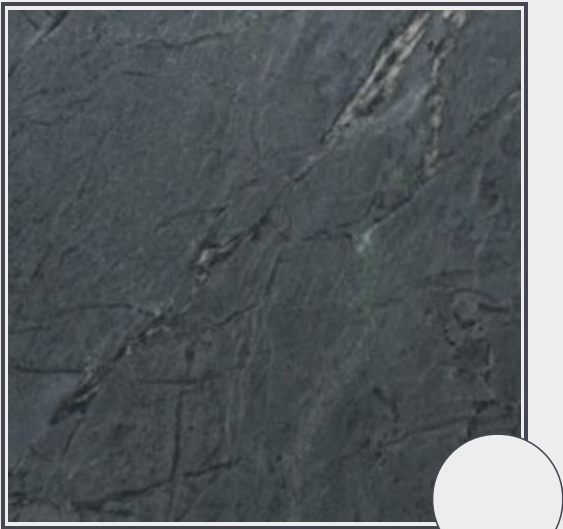

Barroca Soapstone

SS015-H9930

Soapstone Slab Honed 3cm

No sealing required. To treat the surface (darken it) use soapstone wax or mineral oil. For surface scratches you can use 000 Steel Wool or a fine grain sand paper to gently remove the scratches.

Origin Brazil

Color

Price \$55.00/SF*

Subclass
Soapstone

* Material price does not include labor/installation

Color Range:

Color Enhancing ✗	Translucent ✗
Kitchen Countertops ✓	Floors ✗
Bathroom Showers ✓	Bathroom Tubs ✓
Bathroom Counters ✓	Fireplace ✓
Exterior ✓	Furniture Top ✓