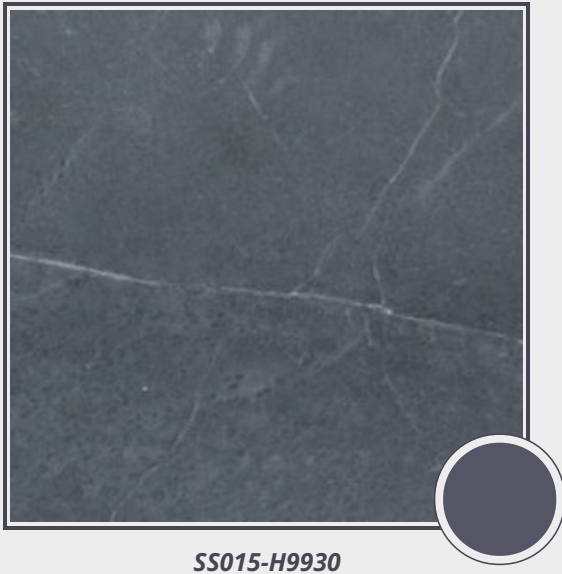

Barroca Soapstone

SS015-H9930

Soapstone Slab Honed 3cm

No sealing required. To treat the surface (darken it) use soapstone wax or mineral oil. For surface scratches you can use 000 Steel Wool or a fine grain sand paper to gently remove the scratches.

Origin Brazil

Color blue

Price \$55.00/SF*

Subclass Soapstone

* Material price does not include labor/installation

Color Range:

Color Enhancing <input type="checkbox"/>	Translucent <input type="checkbox"/>
Kitchen Countertops <input checked="" type="checkbox"/>	Floors <input type="checkbox"/>
Bathroom Showers <input checked="" type="checkbox"/>	Bathroom Tubs <input checked="" type="checkbox"/>
Bathroom Counters <input checked="" type="checkbox"/>	Fireplace <input checked="" type="checkbox"/>
Exterior <input checked="" type="checkbox"/>	Furniture Top <input checked="" type="checkbox"/>