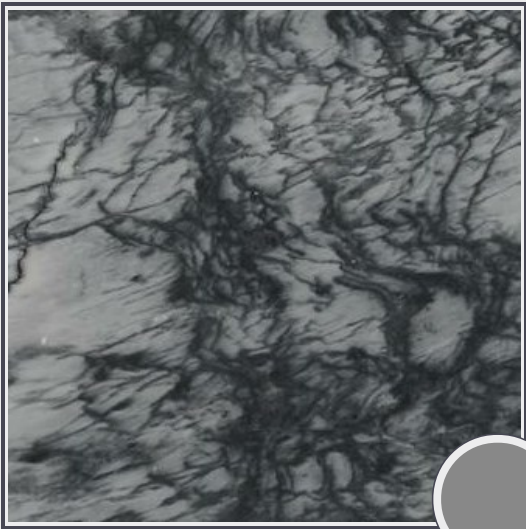

**White Soapstone**

SS026-H9930

**Slate Slab Honed 3cm**

Needs to be sealed regularly. Cleaning with a natural stone cleaner (neutral PH) or mild soap detergent only. Do not use anything acidic as it will damage the sealers.

Origin Brazil

Color gray

Price \$55.00/SF\*

Subclass Slate

\* Material price does not include labor/installation

Color Range:

Color Enhancing	Translucent
<input checked="" type="checkbox"/>	<input checked="" type="checkbox"/>
Kitchen Countertops	Floors
<input checked="" type="checkbox"/>	<input checked="" type="checkbox"/>
Bathroom Showers	Bathroom Tubs
<input checked="" type="checkbox"/>	<input checked="" type="checkbox"/>
Bathroom Counters	Fireplace
<input checked="" type="checkbox"/>	<input checked="" type="checkbox"/>
Exterior	Furniture Top
<input checked="" type="checkbox"/>	<input checked="" type="checkbox"/>