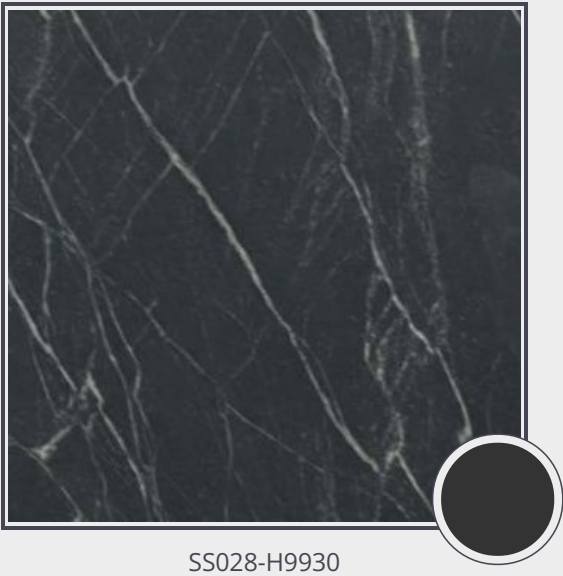

Black Soapstone

SS028-H9930

Soapstone Slab Honed 3cm

No sealing required. To treat the surface (darken it) use soapstone wax or mineral oil. For surface scratches you can use 000 Steel Wool or a fine grain sand paper to gently remove the scratches.

Origin Brazil

Color gray

Price \$65.00/SF*

Subclass Soapstone

* Material price does not include labor/installation

Color Range:

Color Enhancing	Translucent
<input checked="" type="checkbox"/>	<input checked="" type="checkbox"/>
Kitchen Countertops	Floors
<input checked="" type="checkbox"/>	<input checked="" type="checkbox"/>
Bathroom Showers	Bathroom Tubs
<input checked="" type="checkbox"/>	<input checked="" type="checkbox"/>
Bathroom Counters	Fireplace
<input checked="" type="checkbox"/>	<input checked="" type="checkbox"/>
Exterior	Furniture Top
<input checked="" type="checkbox"/>	<input checked="" type="checkbox"/>