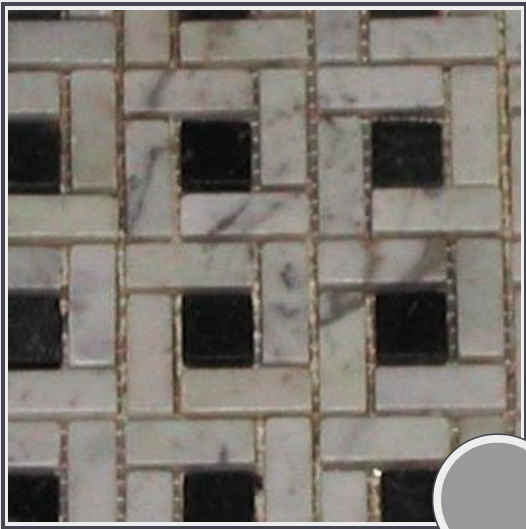

**Festus Bianco/Negro**

TM001-MS00

Tumbled mosaic pattern white with black dot

Needs to be sealed regularly. Clean with non abrasive cloth or sponge with mild soap and warm water. A natural stone cleaner with protectant is recommended. Do not cut directly on the countertops and use trivets for hot pans.

Origin Colombia

Color gray

Price \$26.00/EA\*

Subclass Marble Mosaic

\* Material price does not include labor/installation

Color Range:

Color Enhancing	Translucent
Kitchen Countertops	Floors
Bathroom Showers	Bathroom Tubs
Bathroom Counters	Fireplace
Exterior	Furniture Top