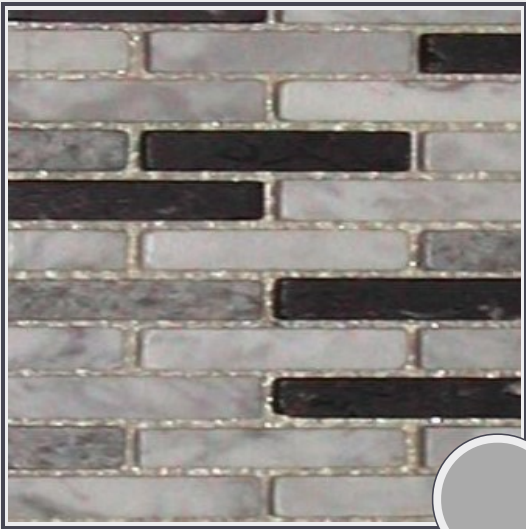

**Delfi Nebbia**

TM001-MS03

Tumbled mosaic pattern  
white/grey/black 10" x 11 1/8"

Needs to be sealed regularly. Clean with non abrasive cloth or sponge with mild soap and warm water. A natural stone cleaner with protectant is recommended. Do not cut directly on the countertops and use trivets for hot pans.

Origin Colombia

Color gray

Price \$25.50/SF\*

Subclass Marble Mosaic

\* Material price does not include labor/installation

Color Range:

Color Enhancing	Translucent
<input type="checkbox"/>	<input type="checkbox"/>
Kitchen Countertops	Floors
<input type="checkbox"/>	<input checked="" type="checkbox"/>
Bathroom Showers	Bathroom Tubs
<input checked="" type="checkbox"/>	<input checked="" type="checkbox"/>
Bathroom Counters	Fireplace
<input checked="" type="checkbox"/>	<input checked="" type="checkbox"/>
Exterior	Furniture Top
<input checked="" type="checkbox"/>	<input checked="" type="checkbox"/>