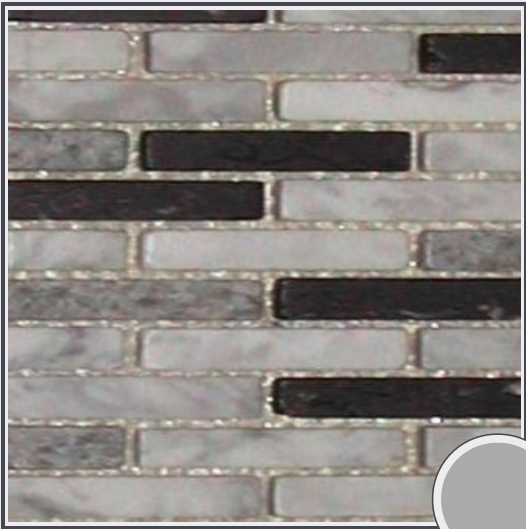

Delfi Nebbia

TM001-MS03

**Tumbled mosaic pattern
white/grey/black 10" x 11 1/8"**

Needs to be sealed regularly. Clean with non abrasive cloth or sponge with mild soap and warm water. A natural stone cleaner with protectant is recommended. Do not cut directly on the countertops and use trivets for hot pans.

Origin Colombia

Color gray

Price \$25.50/SF*

Subclass Marble Mosaic

* Material price does not include labor/installation

Color Range:

Color Enhancing	Translucent
<input type="checkbox"/>	<input type="checkbox"/>
Kitchen Countertops	Floors
<input type="checkbox"/>	<input checked="" type="checkbox"/>
Bathroom Showers	Bathroom Tubs
<input checked="" type="checkbox"/>	<input checked="" type="checkbox"/>
Bathroom Counters	Fireplace
<input checked="" type="checkbox"/>	<input checked="" type="checkbox"/>
Exterior	Furniture Top
<input checked="" type="checkbox"/>	<input checked="" type="checkbox"/>