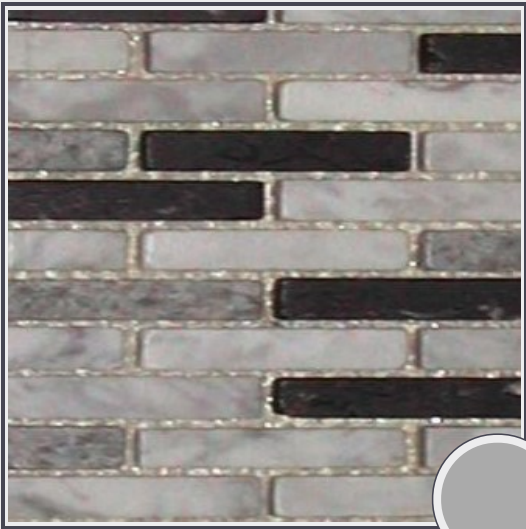

Delfi Nebbia

TM001-MS03

Tumbled mosaic pattern
white/grey/black 10" x 11 1/8"

Needs to be sealed regularly. Clean with non abrasive cloth or sponge with mild soap and warm water. A natural stone cleaner with protectant is recommended. Do not cut directly on the countertops and use trivets for hot pans.

Origin Colombia

Color gray

Price \$25.50/SF*

Subclass Marble Mosaic

* Material price does not include labor/installation

Color Range:

Color Enhancing	Translucent
<input checked="" type="checkbox"/>	<input checked="" type="checkbox"/>
Kitchen Countertops	Floors
<input checked="" type="checkbox"/>	<input checked="" type="checkbox"/>
Bathroom Showers	Bathroom Tubs
<input checked="" type="checkbox"/>	<input checked="" type="checkbox"/>
Bathroom Counters	Fireplace
<input checked="" type="checkbox"/>	<input checked="" type="checkbox"/>
Exterior	Furniture Top
<input checked="" type="checkbox"/>	<input checked="" type="checkbox"/>