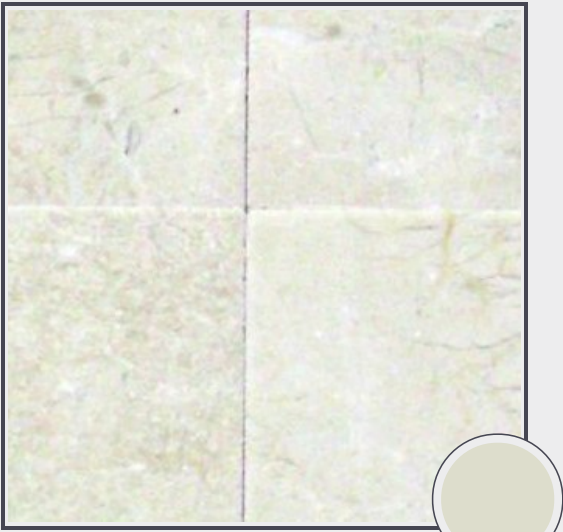

Crema 18" x 18"

TM021-A1815

Marble tiles antique 18"x18"x5/8"

Needs to be sealed regularly. Clean with non abrasive cloth or sponge with mild soap and warm water. A natural stone cleaner with protectant is recommended. Do not cut directly on the countertops and use trivets for hot pans.

Origin Colombia

Color yellow

Price \$26.50/SF*

Subclass Marble

* Material price does not include labor/installation

Color Range:

Color Enhancing	Translucent
<input type="checkbox"/>	<input type="checkbox"/>
Kitchen Countertops	Floors
<input checked="" type="checkbox"/>	<input checked="" type="checkbox"/>
Bathroom Showers	Bathroom Tubs
<input checked="" type="checkbox"/>	<input checked="" type="checkbox"/>
Bathroom Counters	Fireplace
<input checked="" type="checkbox"/>	<input checked="" type="checkbox"/>
Exterior	Furniture Top
<input type="checkbox"/>	<input checked="" type="checkbox"/>