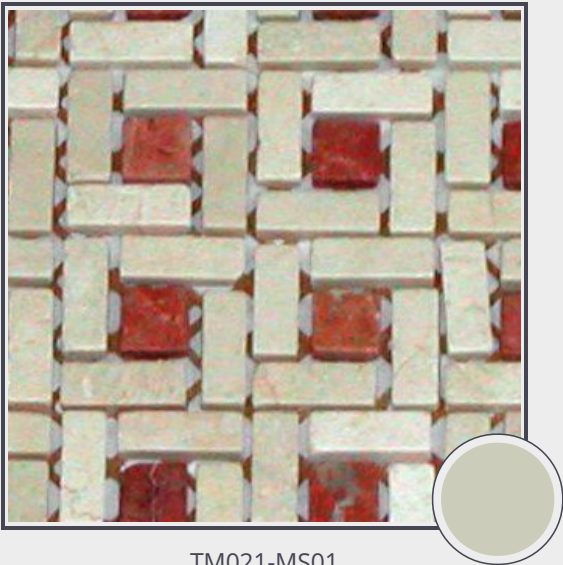

**Festos Pattern Crema**

TM021-MS01

**Tumbled Mosaic Crema/Rojo**

Needs to be sealed regularly. Clean with non abrasive cloth or sponge with mild soap and warm water. A natural stone cleaner with protectant is recommended. Do not cut directly on the countertops and use trivets for hot pans.

Origin Colombia

Color yellow

Price \$8.68/EA\*

Subclass Marble Mosaic

\* Material price does not include labor/installation

Color Range:

Color Enhancing	Translucent
<input checked="" type="checkbox"/>	<input checked="" type="checkbox"/>
Kitchen Countertops	Floors
<input checked="" type="checkbox"/>	<input checked="" type="checkbox"/>
Bathroom Showers	Bathroom Tubs
<input checked="" type="checkbox"/>	<input checked="" type="checkbox"/>
Bathroom Counters	Fireplace
<input checked="" type="checkbox"/>	<input checked="" type="checkbox"/>
Exterior	Furniture Top
<input checked="" type="checkbox"/>	<input checked="" type="checkbox"/>