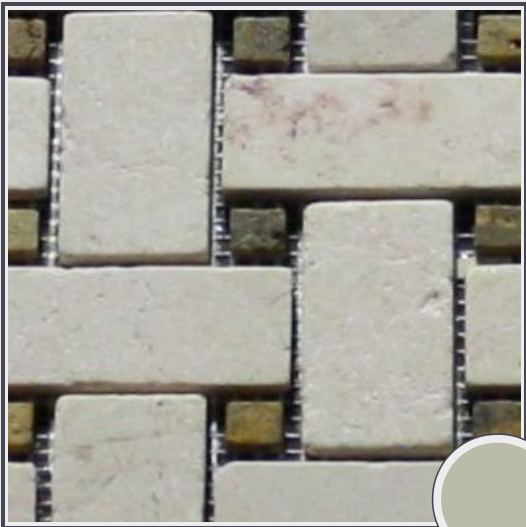

Canon Crema/Gold

TM021-MS05

Tumbled basket pattern 9"x9" crema/gold

Needs to be sealed regularly. Clean with non abrasive cloth or sponge with mild soap and warm water. A natural stone cleaner with protectant is recommended. Do not cut directly on the countertops and use trivets for hot pans.

Origin Colombia

Color yellow

Price \$41.50/SF*

Subclass Marble Mosaic

* Material price does not include labor/installation

Color Range:

| | |
|-------------------------------------|-------------------------------------|
| Color Enhancing | Translucent |
| <input checked="" type="checkbox"/> | <input checked="" type="checkbox"/> |
| Kitchen Countertops | Floors |
| <input checked="" type="checkbox"/> | <input checked="" type="checkbox"/> |
| Bathroom Showers | Bathroom Tubs |
| <input checked="" type="checkbox"/> | <input checked="" type="checkbox"/> |
| Bathroom Counters | Fireplace |
| <input checked="" type="checkbox"/> | <input checked="" type="checkbox"/> |
| Exterior | Furniture Top |
| <input checked="" type="checkbox"/> | <input checked="" type="checkbox"/> |