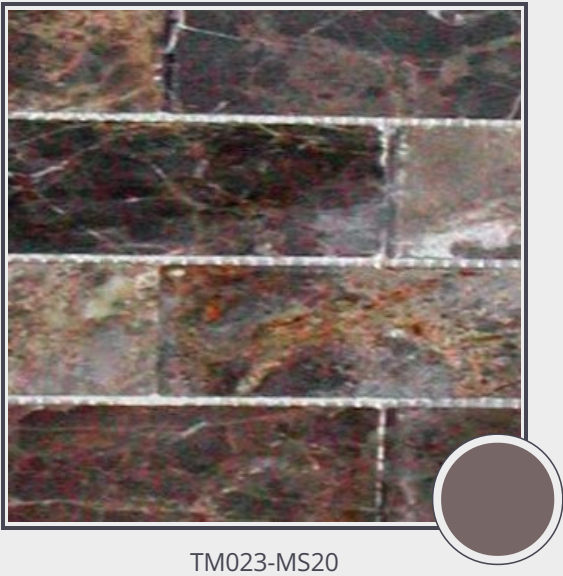

Brick Marron Brown 2"x4"

TM023-MS20

Brown tumbled 2"x4" staggered mesh mounted

Travertine - needs to be sealed regularly. Clean with non abrasive cloth or sponge with mild soap and warm water. A natural stone cleaner with protectant is recommended. Do not cut directly on the countertops and use trivets for hot pans.

Origin Colombia

Color red

Price \$12.50/EA*

Subclass Travertine

* Material price does not include labor/installation

Color Range:

Color Enhancing	Translucent
<input type="checkbox"/>	<input type="checkbox"/>
Kitchen Countertops	Floors
<input type="checkbox"/>	<input checked="" type="checkbox"/>
Bathroom Showers	Bathroom Tubs
<input checked="" type="checkbox"/>	<input checked="" type="checkbox"/>
Bathroom Counters	Fireplace
<input checked="" type="checkbox"/>	<input checked="" type="checkbox"/>
Exterior	Furniture Top
<input type="checkbox"/>	<input checked="" type="checkbox"/>