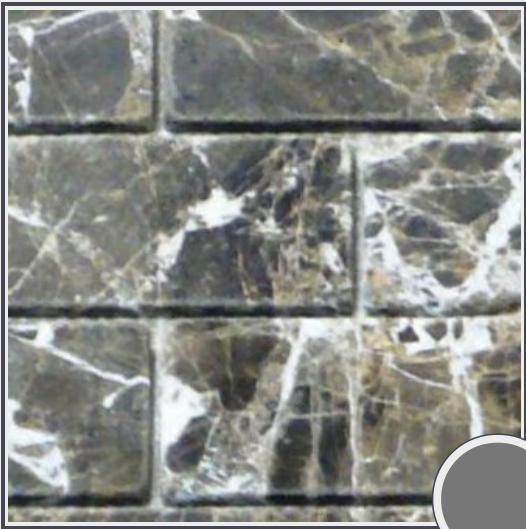

Brick Marron Brown 2"x4"

TM023-MS20

Brown tumbled 2"x4" staggered mesh mounted

Travertine - needs to be sealed regularly. Clean with non abrasive cloth or sponge with mild soap and warm water. A natural stone cleaner with protectant is recommended. Do not cut directly on the countertops and use trivets for hot pans.

Origin Colombia

Color gray

Price \$12.50/EA*

Subclass Travertine

* Material price does not include labor/installation

Color Range:

Color Enhancing	Translucent
Kitchen Countertops	Floors
Bathroom Showers	Bathroom Tubs
Bathroom Counters	Fireplace
Exterior	Furniture Top