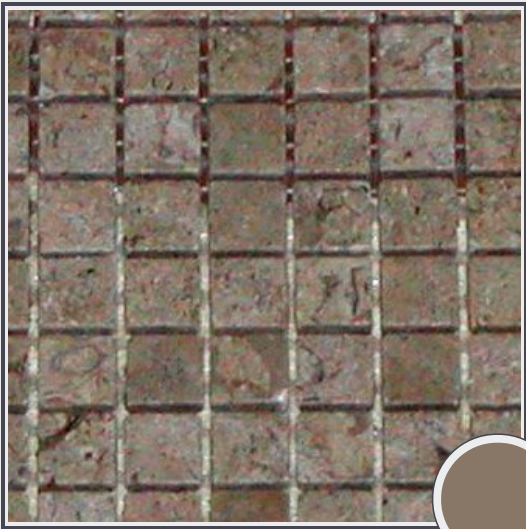

Cafe Pinta 3/4" x 3/4"

TM026-A0110

Tumble Marble 3/4"x3/4"x3/8" Mesh Mounted

Needs to be sealed regularly. Clean with non abrasive cloth or sponge with mild soap and warm water. A natural stone cleaner with protectant is recommended. Do not cut directly on the countertops and use trivets for hot pans.

Origin Colombia

Color brown

Price \$18.00/SF*

Subclass Limestone

* Material price does not include labor/installation

Color Range:

| | |
|---------------------|---------------|
| Color Enhancing | Translucent |
| Kitchen Countertops | Floors |
| Bathroom Showers | Bathroom Tubs |
| Bathroom Counters | Fireplace |
| Exterior | Furniture Top |