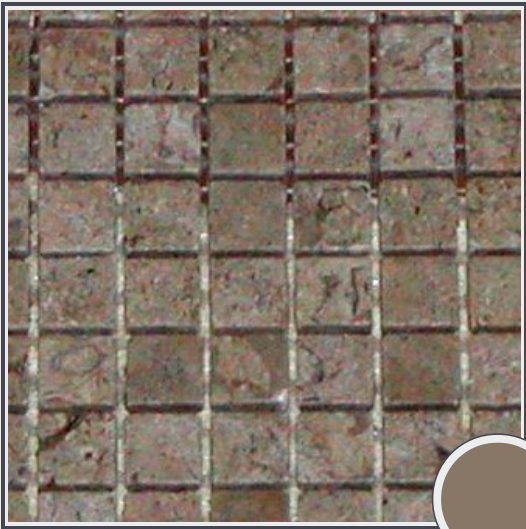

Cafe Pinta 3/4" x 3/4"

TM026-A0110

Tumble Marble 3/4"x3/4"x3/8" Mesh Mounted

Needs to be sealed regularly. Clean with non abrasive cloth or sponge with mild soap and warm water. A natural stone cleaner with protectant is recommended. Do not cut directly on the countertops and use trivets for hot pans.

Origin Colombia

Color brown

Price \$18.00/SF*

Subclass Limestone

* Material price does not include labor/installation

Color Range:

Color Enhancing	Translucent
Kitchen Countertops	Floors
Bathroom Showers	Bathroom Tubs
Bathroom Counters	Fireplace
Exterior	Furniture Top