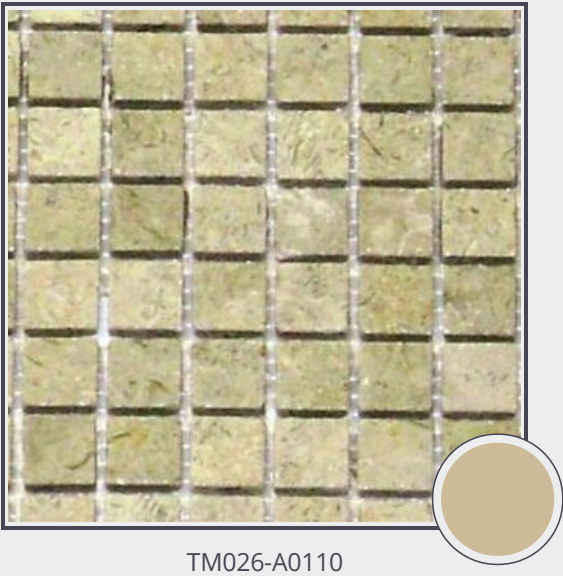

**Cafe Pinta 3/4" x 3/4"**

TM026-A0110

**Tumble Marble 3/4"x3/4"x3/8" Mesh Mounted**

Needs to be sealed regularly. Clean with non abrasive cloth or sponge with mild soap and warm water. A natural stone cleaner with protectant is recommended. Do not cut directly on the countertops and use trivets for hot pans.

Origin Colombia

Color brown

Price \$18.00/SF\*

Subclass Limestone

\* Material price does not include labor/installation

Color Range:

Color Enhancing	Translucent
<input type="checkbox"/>	<input type="checkbox"/>
Kitchen Countertops	Floors
<input type="checkbox"/>	<input checked="" type="checkbox"/>
Bathroom Showers	Bathroom Tubs
<input checked="" type="checkbox"/>	<input checked="" type="checkbox"/>
Bathroom Counters	Fireplace
<input checked="" type="checkbox"/>	<input checked="" type="checkbox"/>
Exterior	Furniture Top
<input type="checkbox"/>	<input checked="" type="checkbox"/>