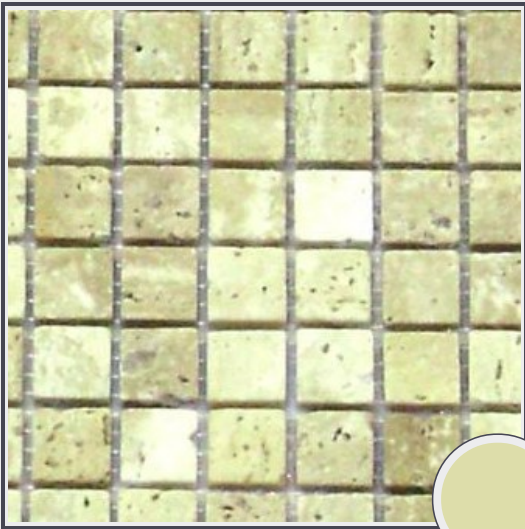

**Light Travertine 3/4" x 3/4"**

TM028-A0110

**Tumbled Marble 3/4"x3/4"x3/8" Mesh Mounted**

*Travertine - needs to be sealed regularly. Clean with non abrasive cloth or sponge with mild soap and warm water. A natural stone cleaner with protectant is recommended. Do not cut directly on the countertops and use trivets for hot pans.*

**Origin** Colombia

**Color** yellow

**Price** \$21.50/SF\*

**Subclass**  
Travertine

\* Material price does not include labor/installation

**Color Range:**

<b>Color Enhancing</b> ✗	<b>Translucent</b> ✗
<b>Kitchen Countertops</b> ✗	<b>Floors</b> ✓
<b>Bathroom Showers</b> ✓	<b>Bathroom Tubs</b> ✓
<b>Bathroom Counters</b> ✓	<b>Fireplace</b> ✓
<b>Exterior</b> ✗	<b>Furniture Top</b> ✓