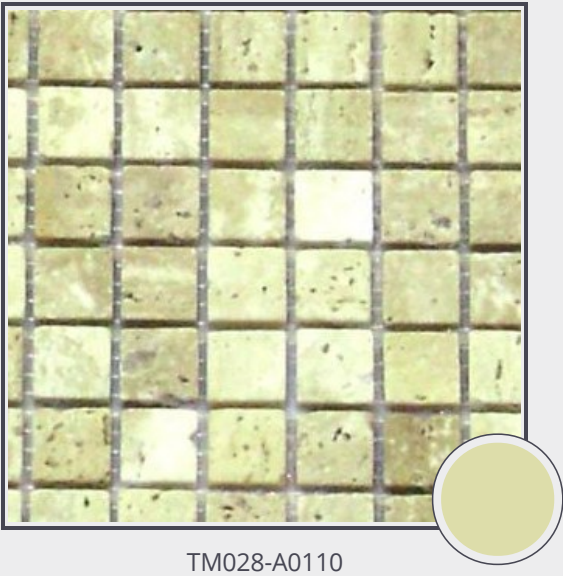

**Light Travertine 3/4" x 3/4"**

TM028-A0110

**Tumbled Marble 3/4"x3/4"x3/8" Mesh Mounted**

Travertine - needs to be sealed regularly. Clean with non abrasive cloth or sponge with mild soap and warm water. A natural stone cleaner with protectant is recommended. Do not cut directly on the countertops and use trivets for hot pans.

Origin Colombia

Color yellow

Price \$21.50/SF\*

Subclass Travertine

\* Material price does not include labor/installation

Color Range:

Color Enhancing	Translucent
<input type="checkbox"/>	<input type="checkbox"/>
Kitchen Countertops	Floors
<input type="checkbox"/>	<input checked="" type="checkbox"/>
Bathroom Showers	Bathroom Tubs
<input checked="" type="checkbox"/>	<input checked="" type="checkbox"/>
Bathroom Counters	Fireplace
<input checked="" type="checkbox"/>	<input checked="" type="checkbox"/>
Exterior	Furniture Top
<input type="checkbox"/>	<input checked="" type="checkbox"/>