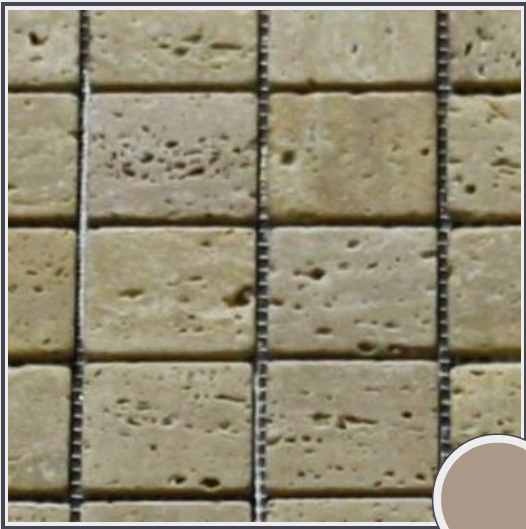

Light Travertine 2" x 2"

TM028-A0210

Tiles tumbled 2" x 2" x 3/8" Mesh Mounted

Travertine - needs to be sealed regularly. Clean with non abrasive cloth or sponge with mild soap and warm water. A natural stone cleaner with protectant is recommended. Do not cut directly on the countertops and use trivets for hot pans.

Origin Colombia

Color brown

Price \$15.50/SF*

Subclass Travertine

* Material price does not include labor/installation

Color Range:

Color Enhancing	Translucent
Kitchen Countertops	Floors
Bathroom Showers	Bathroom Tubs
Bathroom Counters	Fireplace
Exterior	Furniture Top