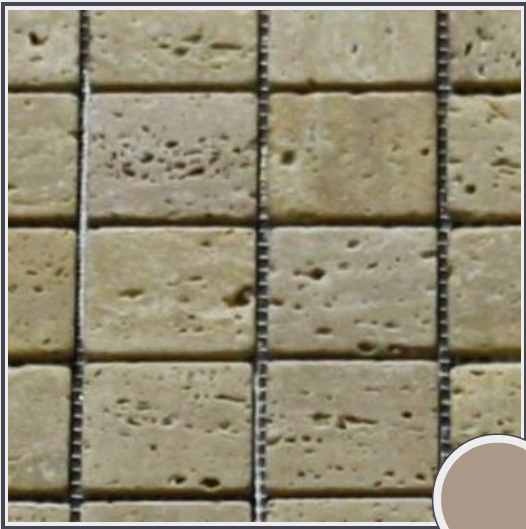

Light Travertine 2" x 2"

TM028-A0210

Tiles tumbled 2" x 2" x 3/8" Mesh Mounted

Travertine - needs to be sealed regularly. Clean with non abrasive cloth or sponge with mild soap and warm water. A natural stone cleaner with protectant is recommended. Do not cut directly on the countertops and use trivets for hot pans.

Origin Colombia

Color brown

Price \$15.50/SF*

Subclass
Travertine

* Material price does not include labor/installation

Color Range:

Color Enhancing 	Translucent 
Kitchen Countertops 	Floors 
Bathroom Showers 	Bathroom Tubs 
Bathroom Counters 	Fireplace 
Exterior 	Furniture Top 