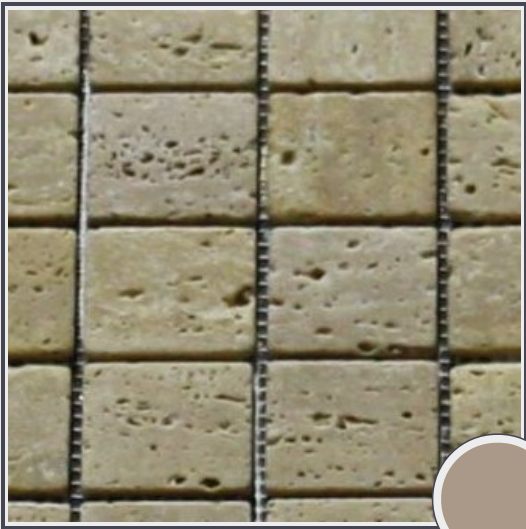

Light Travertine 2" x 2"

TM028-A0210

Tiles tumbled 2" x 2" x 3/8" Mesh Mounted

Travertine - needs to be sealed regularly. Clean with non abrasive cloth or sponge with mild soap and warm water. A natural stone cleaner with protectant is recommended. Do not cut directly on the countertops and use trivets for hot pans.

Origin Colombia

Color brown

Price \$15.50/SF*

Subclass Travertine

* Material price does not include labor/installation

Color Range:

Color Enhancing	Translucent
<input type="checkbox"/>	<input type="checkbox"/>
Kitchen Countertops	Floors
<input type="checkbox"/>	<input checked="" type="checkbox"/>
Bathroom Showers	Bathroom Tubs
<input checked="" type="checkbox"/>	<input checked="" type="checkbox"/>
Bathroom Counters	Fireplace
<input checked="" type="checkbox"/>	<input checked="" type="checkbox"/>
Exterior	Furniture Top
<input type="checkbox"/>	<input checked="" type="checkbox"/>