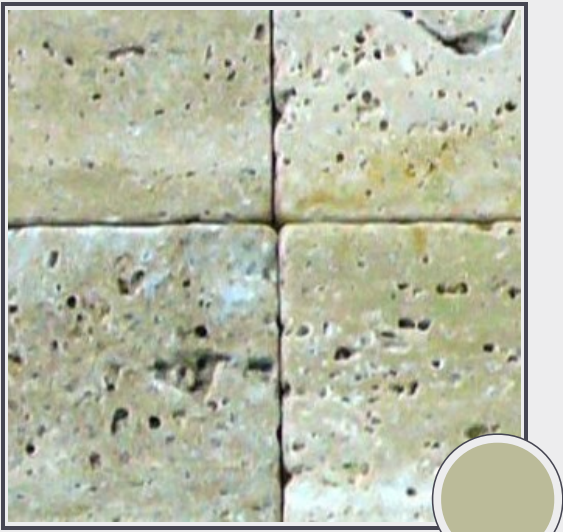

**Light Travertine 6" x 6"**

TM028-A0610

**Tumbled Marble 6"x6"x3/8"**

Travertine - needs to be sealed regularly. Clean with non abrasive cloth or sponge with mild soap and warm water. A natural stone cleaner with protectant is recommended. Do not cut directly on the countertops and use trivets for hot pans.

Origin Colombia

Color yellow

Price \$15.00/SF\*

Subclass Travertine

\* Material price does not include labor/installation

Color Range:

Color Enhancing	Translucent
Kitchen Countertops	Floors
Bathroom Showers	Bathroom Tubs
Bathroom Counters	Fireplace
Exterior	Furniture Top