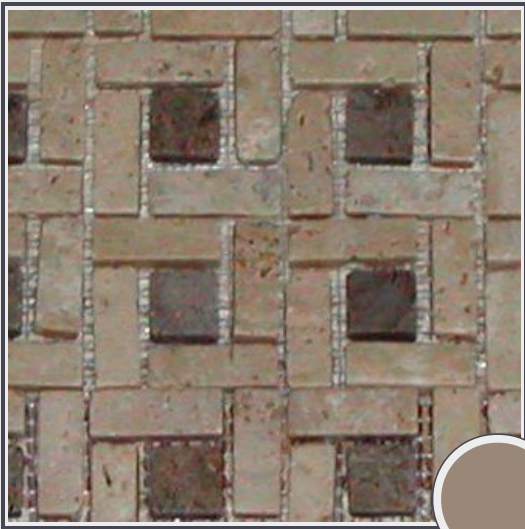

Festus Light Travertine/Cafe

TM028-MS01

Tumbled mosaic Light Trav/Cafe

Needs to be sealed regularly. Clean with non abrasive cloth or sponge with mild soap and warm water. A natural stone cleaner with protectant is recommended. Do not cut directly on the countertops and use trivets for hot pans.

Origin Colombia

Color brown

Price \$28.00/EA*

Subclass Marble Mosaic

* Material price does not include labor/installation

Color Range:

Color Enhancing	Translucent
<input checked="" type="checkbox"/>	<input checked="" type="checkbox"/>
Kitchen Countertops	Floors
<input checked="" type="checkbox"/>	<input checked="" type="checkbox"/>
Bathroom Showers	Bathroom Tubs
<input checked="" type="checkbox"/>	<input checked="" type="checkbox"/>
Bathroom Counters	Fireplace
<input checked="" type="checkbox"/>	<input checked="" type="checkbox"/>
Exterior	Furniture Top
<input checked="" type="checkbox"/>	<input checked="" type="checkbox"/>