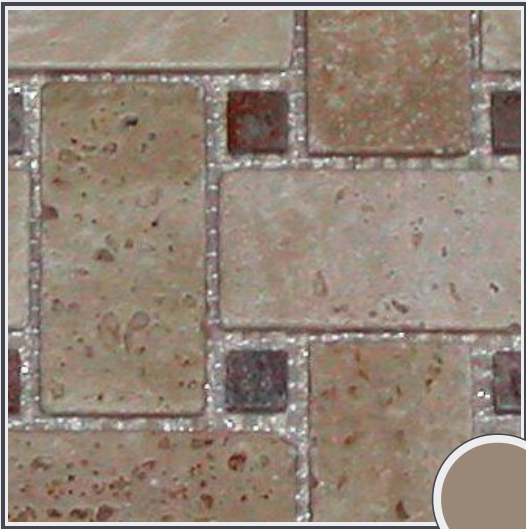

Canon Light Travertine

TM028-MS05

Tumbled basket mosaic 9"x9" light travertine/cafe

Needs to be sealed regularly. Clean with non abrasive cloth or sponge with mild soap and warm water. A natural stone cleaner with protectant is recommended. Do not cut directly on the countertops and use trivets for hot pans.

Origin Colombia

Color brown

Price \$46.00/SF*

Subclass Marble Mosaic

* Material price does not include labor/installation

Color Range:

Color Enhancing	Translucent
Kitchen Countertops	Floors
Bathroom Showers	Bathroom Tubs
Bathroom Counters	Fireplace
Exterior	Furniture Top