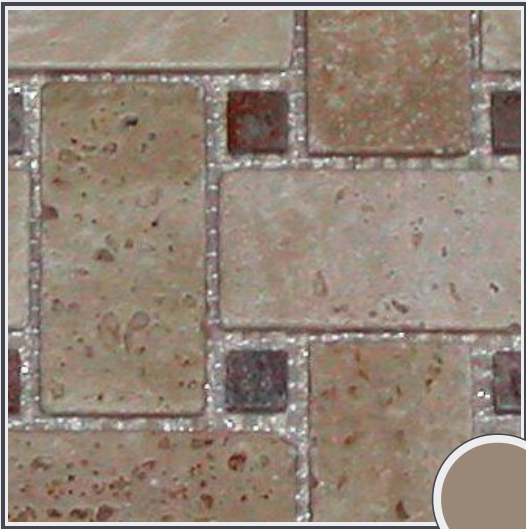

Canon Light Travertine

TM028-MS05

Tumbled basket mosaic 9"x9" light travertine/cafe

Needs to be sealed regularly. Clean with non abrasive cloth or sponge with mild soap and warm water. A natural stone cleaner with protectant is recommended. Do not cut directly on the countertops and use trivets for hot pans.

Origin Colombia

Color brown

Price \$46.00/SF*

Subclass Marble Mosaic

* Material price does not include labor/installation

Color Range:

| | |
|---------------------|---------------|
| Color Enhancing | Translucent |
| Kitchen Countertops | Floors |
| Bathroom Showers | Bathroom Tubs |
| Bathroom Counters | Fireplace |
| Exterior | Furniture Top |