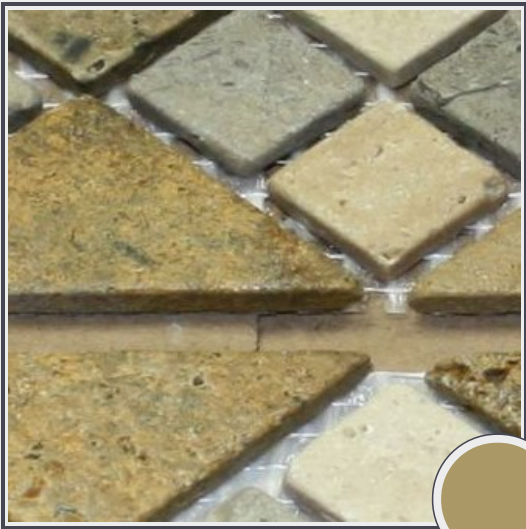

Terra Borders

TM030-B0610

**Tumbled C-13 Border 2 1/2" x 10 1/4"
Mesh Mounted**

Needs to be sealed regularly. Clean with non abrasive cloth or sponge with mild soap and warm water. A natural stone cleaner with protectant is recommended. Do not cut directly on the countertops and use trivets for hot pans.

Origin Colombia

Color brown

Price \$14.00/EA*

Subclass Marble Mosaic

* Material price does not include labor/installation

Color Range:

Color Enhancing	Translucent
Kitchen Countertops	Floors
Bathroom Showers	Bathroom Tubs
Bathroom Counters	Fireplace
Exterior	Furniture Top