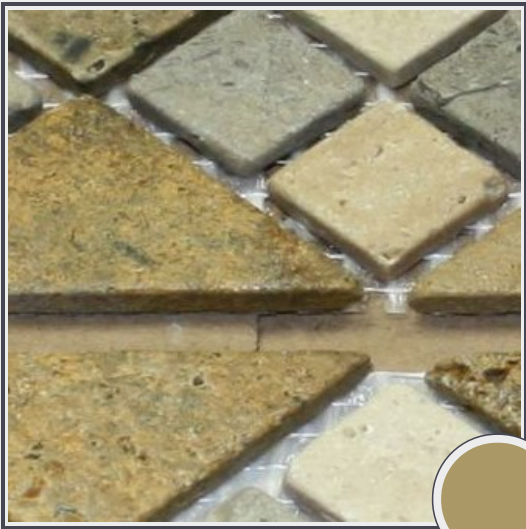

Terra Borders

TM030-B0610

Tumbled C-13 Border 2 1/2" x 10 1/4" Mesh Mounted

Needs to be sealed regularly. Clean with non abrasive cloth or sponge with mild soap and warm water. A natural stone cleaner with protectant is recommended. Do not cut directly on the countertops and use trivets for hot pans.

Origin Colombia

Color brown

Price \$14.00/EA*

Subclass Marble Mosaic

* Material price does not include labor/installation

Color Range:

Color Enhancing	Translucent
Kitchen Countertops	Floors
Bathroom Showers	Bathroom Tubs
Bathroom Counters	Fireplace
Exterior	Furniture Top