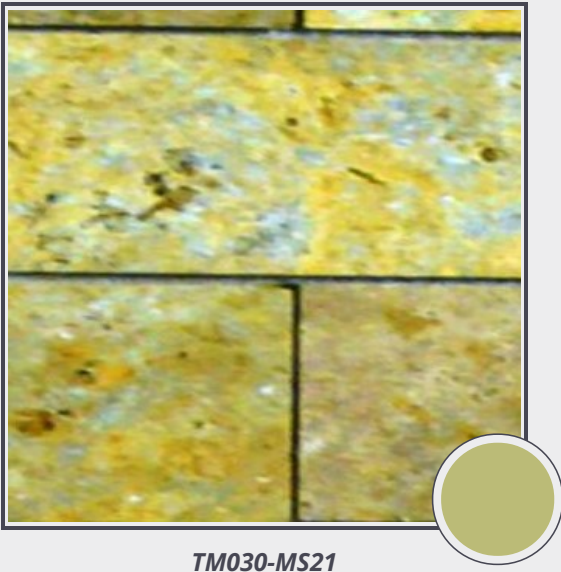

**Brick Gold Travertine 3"x6"**

TM030-MS21

**tumbled mosaic 3"x6" brick pattern**

*Travertine - needs to be sealed regularly. Clean with non abrasive cloth or sponge with mild soap and warm water. A natural stone cleaner with protectant is recommended. Do not cut directly on the countertops and use trivets for hot pans.*

**Origin** Colombia

**Color** yellow

**Price** \$14.00/SF\*

**Subclass**  
Travertine

\* Material price does not include labor/installation

Color Range:

<b>Color Enhancing</b> <input type="checkbox"/>	<b>Translucent</b> <input type="checkbox"/>
<b>Kitchen Countertops</b> <input type="checkbox"/>	<b>Floors</b> <input checked="" type="checkbox"/>
<b>Bathroom Showers</b> <input checked="" type="checkbox"/>	<b>Bathroom Tubs</b> <input checked="" type="checkbox"/>
<b>Bathroom Counters</b> <input checked="" type="checkbox"/>	<b>Fireplace</b> <input checked="" type="checkbox"/>
<b>Exterior</b> <input type="checkbox"/>	<b>Furniture Top</b> <input checked="" type="checkbox"/>