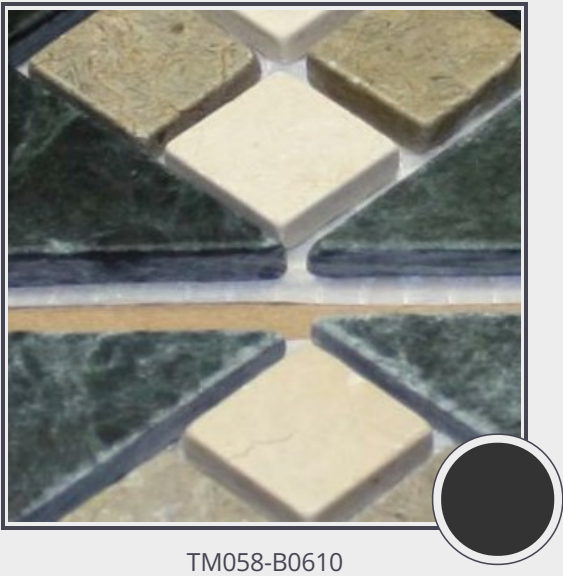

Mare Borders

TM058-B0610

Tumbled Border 2-3/4"x10" Mesh Mounted

Needs to be sealed regularly. Clean with non abrasive cloth or sponge with mild soap and warm water. A natural stone cleaner with protectant is recommended. Do not cut directly on the countertops and use trivets for hot pans.

Origin Colombia

Color gray

Price \$14.00/EA*

Subclass Marble Mosaic

* Material price does not include labor/installation

Color Range:

Color Enhancing	Translucent
<input checked="" type="checkbox"/>	<input checked="" type="checkbox"/>
Kitchen Countertops	Floors
<input checked="" type="checkbox"/>	<input checked="" type="checkbox"/>
Bathroom Showers	Bathroom Tubs
<input checked="" type="checkbox"/>	<input checked="" type="checkbox"/>
Bathroom Counters	Fireplace
<input checked="" type="checkbox"/>	<input checked="" type="checkbox"/>
Exterior	Furniture Top
<input checked="" type="checkbox"/>	<input checked="" type="checkbox"/>