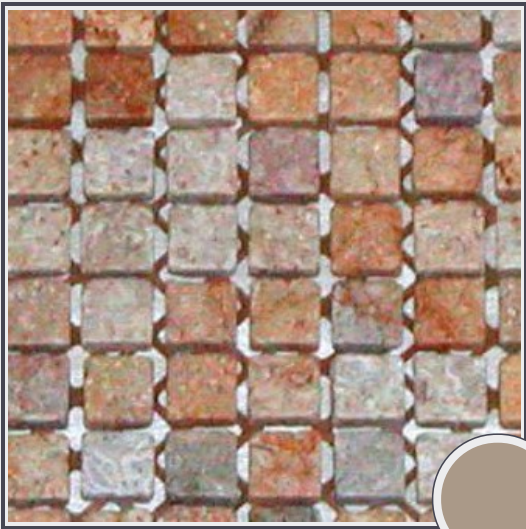

**Royal Sinu Veta 3/4" x 3/4"**

TM115-A0110

**Tumbled marble tiles 3/4" x 3/4" x 3/8"**

Needs to be sealed regularly. Clean with non abrasive cloth or sponge with mild soap and warm water. A natural stone cleaner with protectant is recommended. Do not cut directly on the countertops and use trivets for hot pans.

Origin Colombia

Color brown

Price \$21.00/SF\*

Subclass Limestone

\* Material price does not include labor/installation

Color Range:

Color Enhancing	Translucent
<input type="checkbox"/>	<input type="checkbox"/>
Kitchen Countertops	Floors
<input type="checkbox"/>	<input checked="" type="checkbox"/>
Bathroom Showers	Bathroom Tubs
<input checked="" type="checkbox"/>	<input checked="" type="checkbox"/>
Bathroom Counters	Fireplace
<input checked="" type="checkbox"/>	<input checked="" type="checkbox"/>
Exterior	Furniture Top
<input type="checkbox"/>	<input checked="" type="checkbox"/>