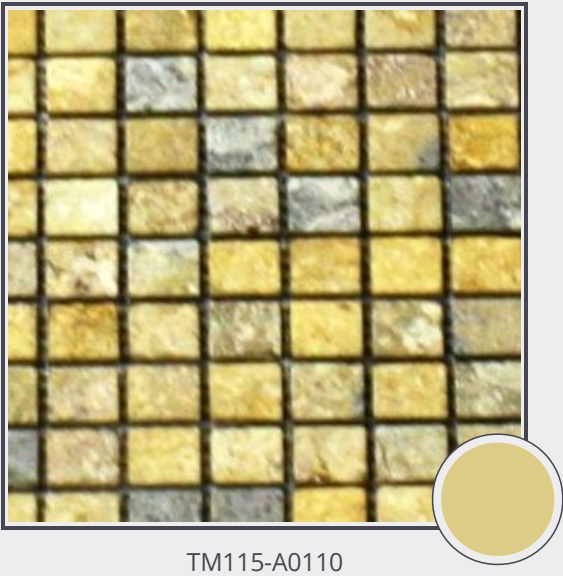

Royal Sinu Veta 3/4" x 3/4"

TM115-A0110

Tumbled marble tiles 3/4" x 3/4" x 3/8"

Needs to be sealed regularly. Clean with non abrasive cloth or sponge with mild soap and warm water. A natural stone cleaner with protectant is recommended. Do not cut directly on the countertops and use trivets for hot pans.

Origin Colombia

Color brown

Price \$21.00/SF*

Subclass Limestone

* Material price does not include labor/installation

Color Range:

Color Enhancing	Translucent
Kitchen Countertops	Floors
Bathroom Showers	Bathroom Tubs
Bathroom Counters	Fireplace
Exterior	Furniture Top