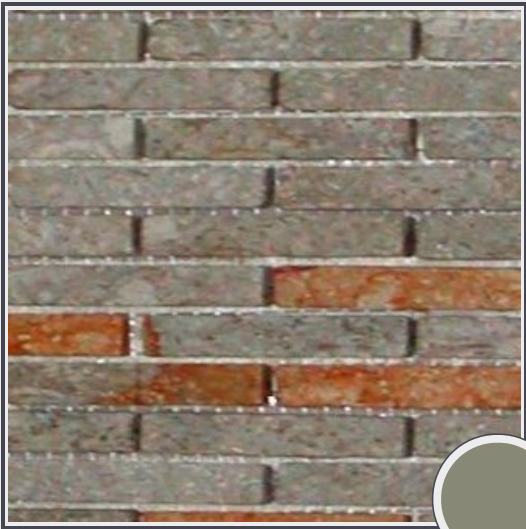

Delfi Royal Sinu Veta

TM115-MS03

Travertine tumbled 10"x11 1/8" mosaic pattern

Needs to be sealed regularly. Clean with non abrasive cloth or sponge with mild soap and warm water. A natural stone cleaner with protectant is recommended. Do not cut directly on the countertops and use trivets for hot pans.

Origin Colombia

Color brown

Price \$32.50/SF*

Subclass Marble Mosaic

* Material price does not include labor/installation

Color Range:

Color Enhancing	Translucent
<input checked="" type="checkbox"/>	<input checked="" type="checkbox"/>
Kitchen Countertops	Floors
<input checked="" type="checkbox"/>	<input checked="" type="checkbox"/>
Bathroom Showers	Bathroom Tubs
<input checked="" type="checkbox"/>	<input checked="" type="checkbox"/>
Bathroom Counters	Fireplace
<input checked="" type="checkbox"/>	<input checked="" type="checkbox"/>
Exterior	Furniture Top
<input checked="" type="checkbox"/>	<input checked="" type="checkbox"/>