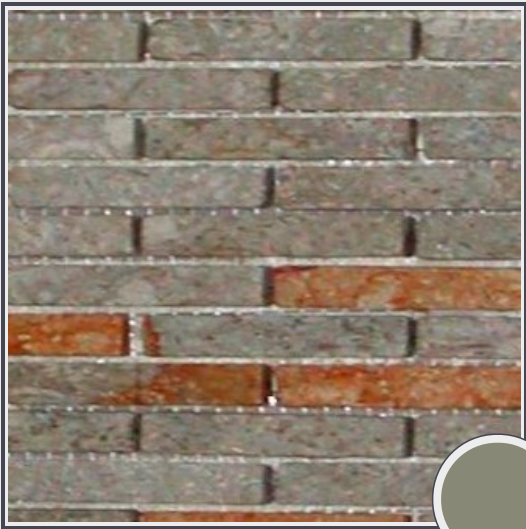

Delfi Royal Sinu Veta

TM115-MS03

Travertine tumbled 10"x11 1/8" mosaic pattern

Needs to be sealed regularly. Clean with non abrasive cloth or sponge with mild soap and warm water. A natural stone cleaner with protectant is recommended. Do not cut directly on the countertops and use trivets for hot pans.

Origin Colombia

Color brown

Price \$32.50/SF*

Subclass Marble Mosaic

* Material price does not include labor/installation

Color Range:

Color Enhancing <input type="checkbox"/>	Translucent <input type="checkbox"/>
Kitchen Countertops <input type="checkbox"/>	Floors <input checked="" type="checkbox"/>
Bathroom Showers <input checked="" type="checkbox"/>	Bathroom Tubs <input checked="" type="checkbox"/>
Bathroom Counters <input checked="" type="checkbox"/>	Fireplace <input checked="" type="checkbox"/>
Exterior <input checked="" type="checkbox"/>	Furniture Top <input checked="" type="checkbox"/>