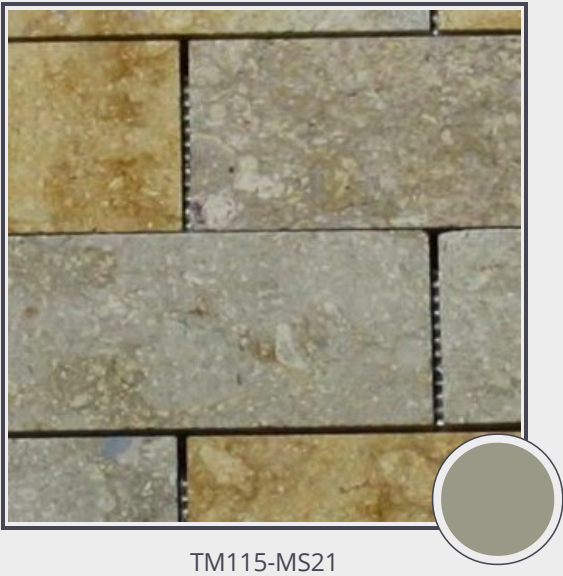

Brick Royal Sinu Veta 3"x6"

TM115-MS21

tumbled 3"x6" staggered mesh mounted

Needs to be sealed regularly. Clean with non abrasive cloth or sponge with mild soap and warm water. A natural stone cleaner with protectant is recommended. Do not cut directly on the countertops and use trivets for hot pans.

Origin Colombia

Color yellow

Price \$19.42/SF*

Subclass Limestone

* Material price does not include labor/installation

Color Range:

| | |
|---------------------|---------------|
| Color Enhancing | Translucent |
| Kitchen Countertops | Floors |
| Bathroom Showers | Bathroom Tubs |
| Bathroom Counters | Fireplace |
| Exterior | Furniture Top |