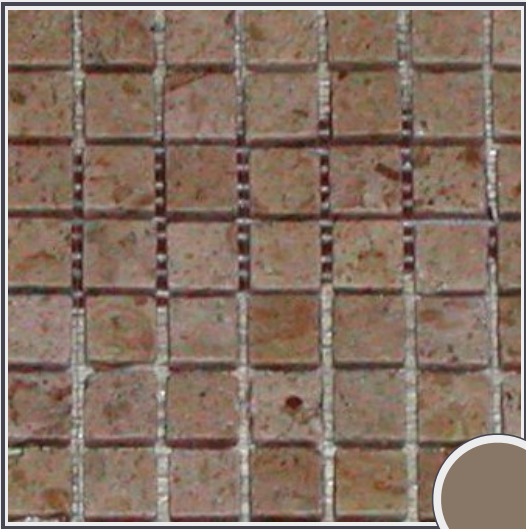

**Valley Cream 3/4" x 3/4"**

TM151-A0110

**Travertine tumbled 3/4"x3/4" x 3/8" mesh-mounted tiles**

Needs to be sealed regularly. Clean with non abrasive cloth or sponge with mild soap and warm water. A natural stone cleaner with protectant is recommended. Do not cut directly on the countertops and use trivets for hot pans.

Origin Colombia

Color brown

Price \$18.00/SF\*

Subclass Limestone

\* Material price does not include labor/installation

Color Range:

Color Enhancing	Translucent
Kitchen Countertops	Floors
Bathroom Showers	Bathroom Tubs
Bathroom Counters	Fireplace
Exterior	Furniture Top