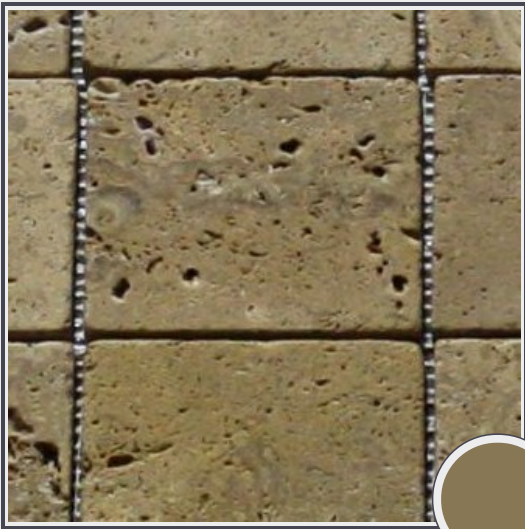

Valley Cream 4" x 4"

TM151-A0410

Travertine tumbled 4"x4" x 3/8" mesh-mounted tiles

Needs to be sealed regularly. Clean with non abrasive cloth or sponge with mild soap and warm water. A natural stone cleaner with protectant is recommended. Do not cut directly on the countertops and use trivets for hot pans.

Origin Colombia

Color brown

Price \$19.81/SF*

Subclass Limestone

* Material price does not include labor/installation

Color Range:

Color Enhancing	Translucent
Kitchen Countertops	Floors
Bathroom Showers	Bathroom Tubs
Bathroom Counters	Fireplace
Exterior	Furniture Top