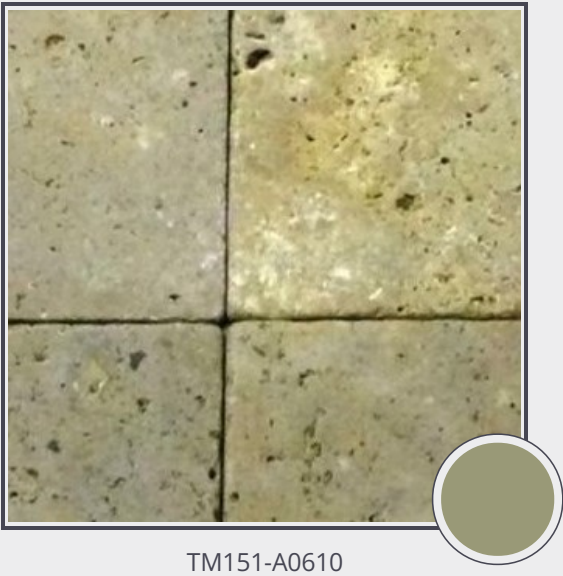

Valley Cream 6" x 6"

TM151-A0610

Travertine tumbled 6"x6" x 3/8" loose tiles

Needs to be sealed regularly. Clean with non abrasive cloth or sponge with mild soap and warm water. A natural stone cleaner with protectant is recommended. Do not cut directly on the countertops and use trivets for hot pans.

Origin Colombia

Color yellow

Price \$14.00/SF*

Subclass Limestone

* Material price does not include labor/installation

Color Range:

Color Enhancing	Translucent
<input type="checkbox"/>	<input type="checkbox"/>
Kitchen Countertops	Floors
<input type="checkbox"/>	<input checked="" type="checkbox"/>
Bathroom Showers	Bathroom Tubs
<input checked="" type="checkbox"/>	<input checked="" type="checkbox"/>
Bathroom Counters	Fireplace
<input checked="" type="checkbox"/>	<input checked="" type="checkbox"/>
Exterior	Furniture Top
<input type="checkbox"/>	<input checked="" type="checkbox"/>