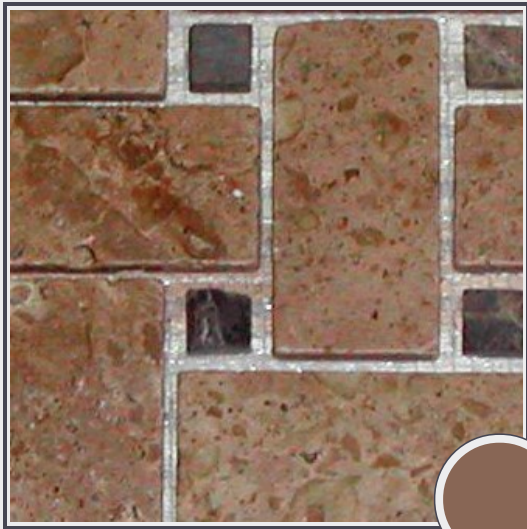

Canon Valley Cream/Marron

TM151-MS05

Tumbled basket pattern valley cream/brown dot 9"x9"

Needs to be sealed regularly. Clean with non abrasive cloth or sponge with mild soap and warm water. A natural stone cleaner with protectant is recommended. Do not cut directly on the countertops and use trivets for hot pans.

Origin Colombia

Color brown

Price \$33.00/SF*

Subclass Marble Mosaic

* Material price does not include labor/installation

Color Range:

Color Enhancing	Translucent
<input checked="" type="checkbox"/>	<input checked="" type="checkbox"/>
Kitchen Countertops	Floors
<input checked="" type="checkbox"/>	<input checked="" type="checkbox"/>
Bathroom Showers	Bathroom Tubs
<input checked="" type="checkbox"/>	<input checked="" type="checkbox"/>
Bathroom Counters	Fireplace
<input checked="" type="checkbox"/>	<input checked="" type="checkbox"/>
Exterior	Furniture Top
<input checked="" type="checkbox"/>	<input checked="" type="checkbox"/>