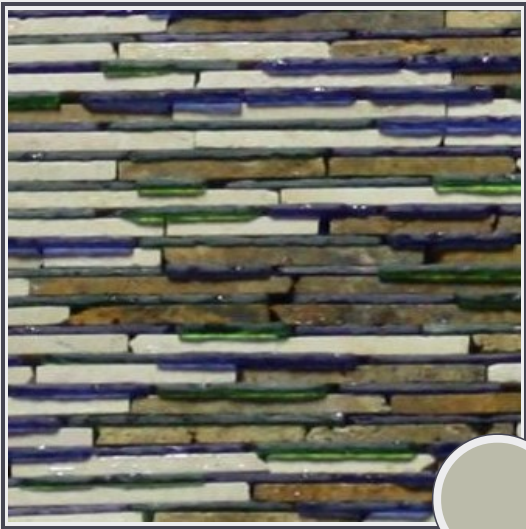

Haydis Mosaic

TM200-MS33

Tumbled mosaic 12 1/8" x 11" pattern
(Gold Travertine, Cream, Green and Blue Glass)

Needs to be sealed regularly. Clean with non abrasive cloth or sponge with mild soap and warm water. A natural stone cleaner with protectant is recommended. Do not cut directly on the countertops and use trivets for hot pans.

Origin Colombia

Color yellow

Price \$51.50/SF*

Subclass Marble Mosaic

* Material price does not include labor/installation

Color Range:

Color Enhancing	Translucent
<input checked="" type="checkbox"/>	<input checked="" type="checkbox"/>
Kitchen Countertops	Floors
<input checked="" type="checkbox"/>	<input checked="" type="checkbox"/>
Bathroom Showers	Bathroom Tubs
<input checked="" type="checkbox"/>	<input checked="" type="checkbox"/>
Bathroom Counters	Fireplace
<input checked="" type="checkbox"/>	<input checked="" type="checkbox"/>
Exterior	Furniture Top
<input checked="" type="checkbox"/>	<input checked="" type="checkbox"/>