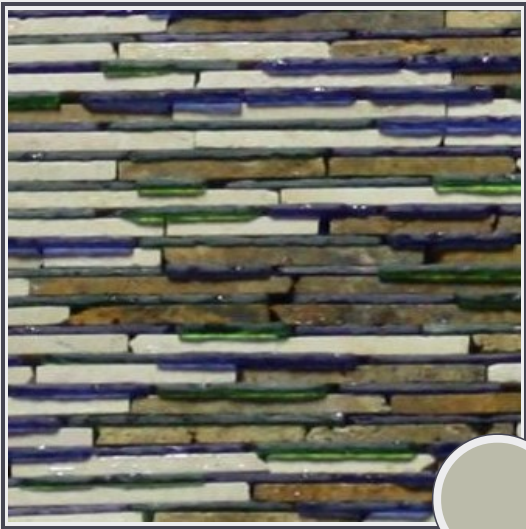

Haydis Mosaic

TM200-MS33

Tumbled mosaic 12 1/8" x 11" pattern (Gold Travertine, Cream, Green and Blue Glass)

Needs to be sealed regularly. Clean with non abrasive cloth or sponge with mild soap and warm water. A natural stone cleaner with protectant is recommended. Do not cut directly on the countertops and use trivets for hot pans.

Origin Colombia

Color yellow

Price \$51.50/SF*

Subclass Marble Mosaic

* Material price does not include labor/installation

Color Range:

Color Enhancing <input type="checkbox"/>	Translucent <input type="checkbox"/>
Kitchen Countertops <input type="checkbox"/>	Floors <input checked="" type="checkbox"/>
Bathroom Showers <input checked="" type="checkbox"/>	Bathroom Tubs <input checked="" type="checkbox"/>
Bathroom Counters <input checked="" type="checkbox"/>	Fireplace <input checked="" type="checkbox"/>
Exterior <input checked="" type="checkbox"/>	Furniture Top <input checked="" type="checkbox"/>