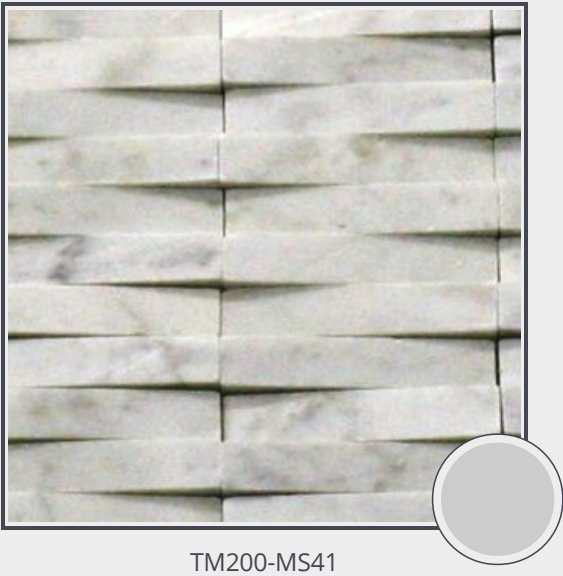

Salmona Carrara Mosaic

TM200-MS41

tumbled dimensional mosaic 12 5/8"x 11 13/16" white carrara

Needs to be sealed regularly. Clean with non abrasive cloth or sponge with mild soap and warm water. A natural stone cleaner with protectant is recommended. Do not cut directly on the countertops and use trivets for hot pans.

Origin Colombia

Color gray

Price \$21.00/SF*

Subclass Marble Mosaic

* Material price does not include labor/installation

Color Range:

Color Enhancing	Translucent
<input checked="" type="checkbox"/>	<input checked="" type="checkbox"/>
Kitchen Countertops	Floors
<input checked="" type="checkbox"/>	<input checked="" type="checkbox"/>
Bathroom Showers	Bathroom Tubs
<input checked="" type="checkbox"/>	<input checked="" type="checkbox"/>
Bathroom Counters	Fireplace
<input checked="" type="checkbox"/>	<input checked="" type="checkbox"/>
Exterior	Furniture Top
<input checked="" type="checkbox"/>	<input checked="" type="checkbox"/>