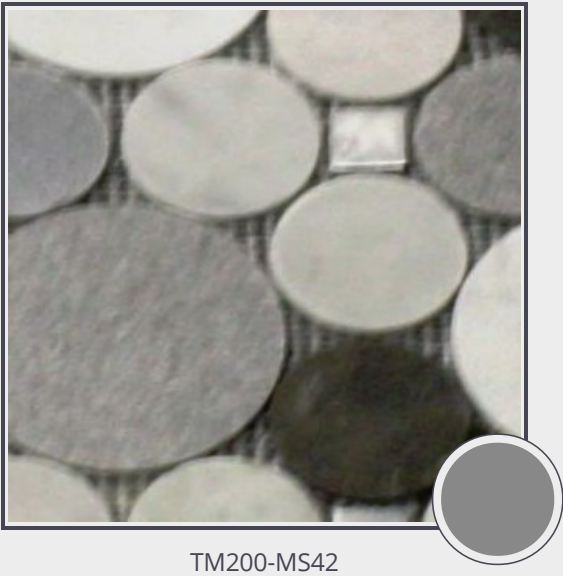

Eclipse Mosaic

TM200-MS42

tumbled mosaic pattern 12 3/4" x 12 1/4"

Needs to be sealed regularly. Clean with non abrasive cloth or sponge with mild soap and warm water. A natural stone cleaner with protectant is recommended. Do not cut directly on the countertops and use trivets for hot pans.

Origin Colombia

Color gray

Price \$31.50/SF*

Subclass Marble Mosaic

* Material price does not include labor/installation

Color Range:

Color Enhancing	Translucent
<input checked="" type="checkbox"/>	<input checked="" type="checkbox"/>
Kitchen Countertops	Floors
<input checked="" type="checkbox"/>	<input checked="" type="checkbox"/>
Bathroom Showers	Bathroom Tubs
<input checked="" type="checkbox"/>	<input checked="" type="checkbox"/>
Bathroom Counters	Fireplace
<input checked="" type="checkbox"/>	<input checked="" type="checkbox"/>
Exterior	Furniture Top
<input checked="" type="checkbox"/>	<input checked="" type="checkbox"/>