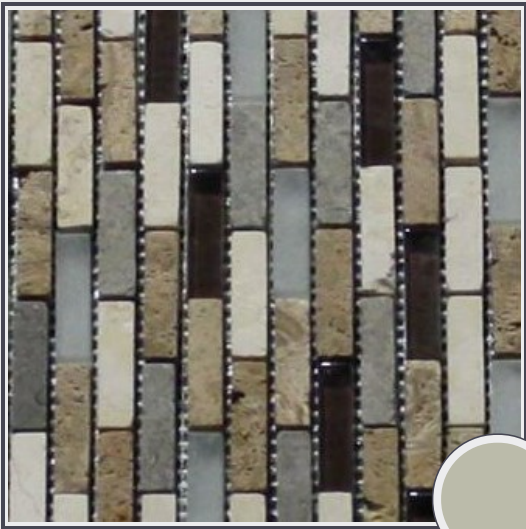

Malta Mosaic

TM529-M0238

multi-colored stone and glass staggered mosaic pattern 11 3/4" x 11 3/4"

Needs to be sealed regularly. Clean with non abrasive cloth or sponge with mild soap and warm water. A natural stone cleaner with protectant is recommended. Do not cut directly on the countertops and use trivets for hot pans.

Origin Colombia

Color gray

Price \$29.50/SF*

Subclass Marble Mosaic

* Material price does not include labor/installation

Color Range:

Color Enhancing	Translucent
<input checked="" type="checkbox"/>	<input checked="" type="checkbox"/>
Kitchen Countertops	Floors
<input checked="" type="checkbox"/>	<input checked="" type="checkbox"/>
Bathroom Showers	Bathroom Tubs
<input checked="" type="checkbox"/>	<input checked="" type="checkbox"/>
Bathroom Counters	Fireplace
<input checked="" type="checkbox"/>	<input checked="" type="checkbox"/>
Exterior	Furniture Top
<input checked="" type="checkbox"/>	<input checked="" type="checkbox"/>