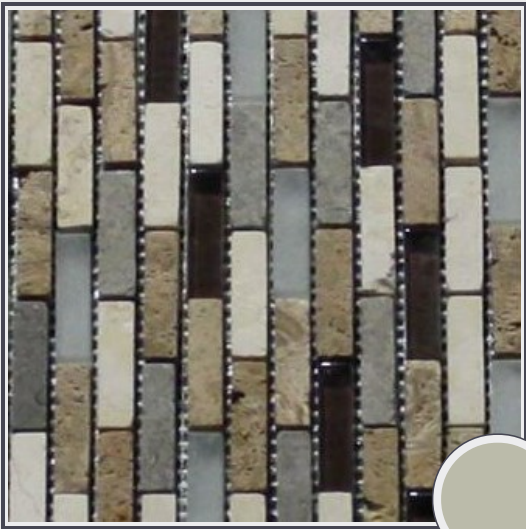

**Malta Mosaic**

TM529-M0238

multi-colored stone and glass staggered mosaic pattern 11 3/4" x 11 3/4"

Needs to be sealed regularly. Clean with non abrasive cloth or sponge with mild soap and warm water. A natural stone cleaner with protectant is recommended. Do not cut directly on the countertops and use trivets for hot pans.

Origin Colombia

Color gray

Price \$29.50/SF\*

Subclass Marble Mosaic

\* Material price does not include labor/installation

Color Range:

Color Enhancing	Translucent
<input checked="" type="checkbox"/>	<input checked="" type="checkbox"/>
Kitchen Countertops	Floors
<input checked="" type="checkbox"/>	<input checked="" type="checkbox"/>
Bathroom Showers	Bathroom Tubs
<input checked="" type="checkbox"/>	<input checked="" type="checkbox"/>
Bathroom Counters	Fireplace
<input checked="" type="checkbox"/>	<input checked="" type="checkbox"/>
Exterior	Furniture Top
<input checked="" type="checkbox"/>	<input checked="" type="checkbox"/>